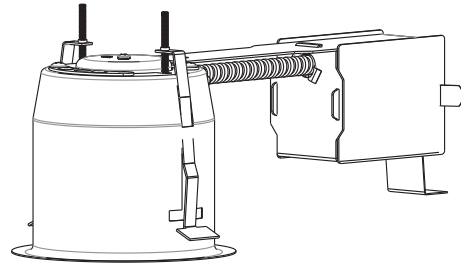

SPECIFICATION SHEET

4 3/8" PAR30 SERIES

CA2575

WHITE PAINTED REMODEL HOUSING
(NO TRIM REQUIRED)

YES

Damp Location

PAR30 75W MAX

PAR

Voltage

120 VOLTS (CAN & USA.)

Thermal Protector

T°C 100°C No 027

OD Cut

4 5/8" (117mm)

E174023

Dimensions

Overall Dimensions :
Length : 13 1/8" (333mm)
Width : 5 1/2" (140mm)
Height : 6" (152mm)

COMPATIBLE TRIMS AND ACCESSORIES

75W PAR30

BAFRE2575
C2575
REFRE2575

*The C2575 collar requires a BAFRE2575 baffle or a REFRE2575 reflector to be secured.

TECHNICAL SPECIFICATIONS

0,051" (1,3mm) thickness Galvanized Steel.
Below-ceiling accessible.
Hooks PAT#CAN 2,088,648 and #USA 5,377,088.
Takes up to 7/8" thick ceiling.
Perfect fit into ceiling.
No light leak.