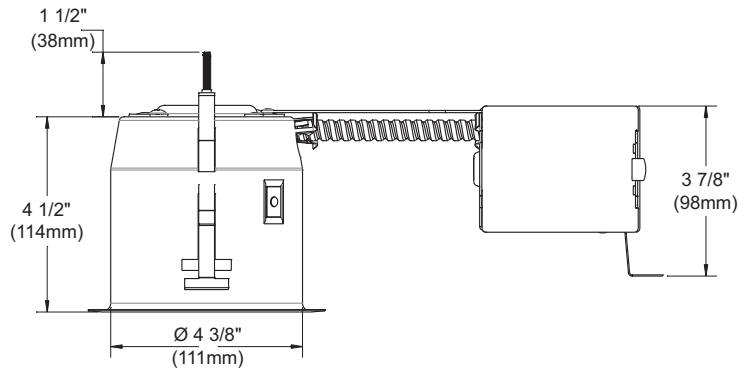

SPECIFICATION SHEET

4 3/8" PAR30 SERIES

CA2575

WHITE PAINTED REMODEL HOUSING
(NO TRIM REQUIRED)

YES

Damp Location

PAR30 75W MAX

PAR

Voltage

120 VOLTS (CAN & USA.)

Thermal Protector

T°C 100°C No 027

OD Cut

4 5/8" (117mm)

E174023

Dimensions

Overall Dimensions :
Length : 13 1/8" (333mm)
Width : 5 1/2" (140mm)
Height : 6" (152mm)

COMPATIBLE TRIMS AND ACCESSORIES

75W PAR30

BAFRE2575
C2575
REFRE2575

*The C2575 collar requires a BAFRE2575 baffle or a REFRE2575 reflector to be secured.

TECHNICAL SPECIFICATIONS

0,051" (1,3mm) thickness Galvanized Steel.
Below-ceiling accessible.
Hooks PAT#CAN 2,088,648 and #USA 5,377,088.
Takes up to 7/8" thick ceiling.
Perfect fit into ceiling.
No light leak.