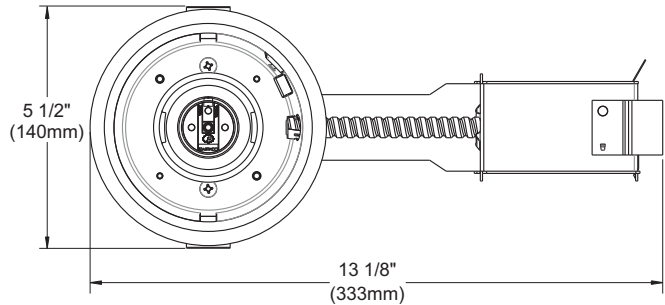

Voltage

120 VOLTS (CAN & USA.)

Thermal Protector

T°C 100°C No 027

OD Cut

4 5/8" (117mm)

E174023

Dimensions

Overall Dimensions :
Length : 13 1/8" (333mm)
Width : 5 1/2" (140mm)
Height : 6" (152mm)

COMPATIBLE TRIMS AND ACCESSORIES

75W PAR30

BAFRE2575
C2575
REFRE2575

*The C2575 collar requires a BAFRE2575 baffle or a REFRE2575 reflector to be secured.

TECHNICAL SPECIFICATIONS

0,051" (1,3mm) thickness Galvanized Steel.
Below-ceiling accessible.
Hooks PAT#CAN 2,088,648 and #USA 5,377,088.
Takes up to 7/8" thick ceiling.
Perfect fit into ceiling.
No light leak.