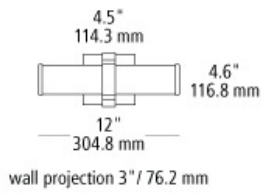

lynk 12 wall

DESCRIPTION

The sleek metal band and matching die cast end caps of the Lynk 12 wall sconce light from LBL Lighting embrace a rounded acrylic shade to seamlessly blend traditional and contemporary design. LED includes 12 watt 650 lumen 90 CRI 3000K LED module. Dimmable with a low-voltage electronic dimmer. Mounts vertically or horizontally. ADA compliant.

WEIGHT

1.78lb / 0.81kg ±

bronze polished chrome satin nickel

ORDERING INFORMATION

model	color	finish	lamp
WS916	OY opal acrylic	BZ bronze	LED930 LED module 10w 90 CRI 3000K 120v
		PC polished chrome	LED930277 LED module 10w 90 CRI 3000K 277v
		SC satin nickel	