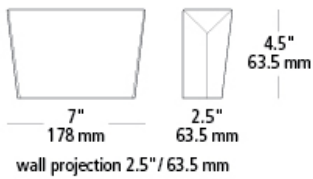

flection wall

DESCRIPTION

Inspired by the signature folds of an everyday paper grocery bag, this simple light fixture turns the ordinary into the extraordinary. The ultra-low profile is ideal for use in tight spaces while powerful LEDs provide impressive light output. Includes (1) 10 watt 800 lumen 80 CRI 3000K LED module. ADA compliant. Dimmable with a low-voltage electronic dimmer. 120v or 277v.

WEIGHT

1.56lb / 0.71kg ±

rubberized gray rubberized white satin nickel

ORDERING INFORMATION

model	finish	lamp
WS865	GY rubberized gray	LED830 LED Module 10w 80 CRI 3000K 120v
	WH rubberized white	LED830277 LED Module 10w 80 CRI 3000K 277v
	SC satin nickel	