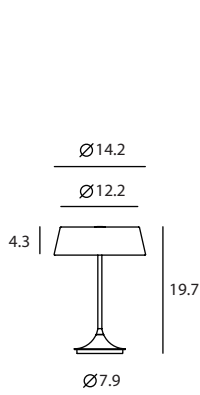

China Table
 SQ-6350MDJ-1
 E26 2 x Max 60W
 Patent DJ on/off switch
 Black textile cord

Materials : steel
 Color : oil bronze

China Floor
 SQ-6350MF-1
 E26 2 x Max 60W
 In-line on/off switch
 Black textile cord

Materials : steel
 Color : oil bronze

Measurement : inches

CHINA / 2