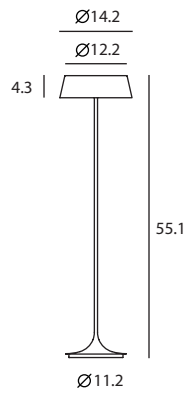

China Table
 SQ-6350MDJ-1
 E26 2 x Max 60W
 Patent DJ on/off switch
 Black textile cord

Materials : steel
 Color : oil bronze

China Floor
 SQ-6350MF-1
 E26 2 x Max 60W
 In-line on/off switch
 Black textile cord

Materials : steel
 Color : oil bronze

Measurement : inches

CHINA / 2