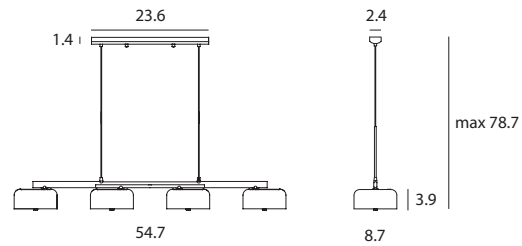

**Lalu+ Pendant**  
 SQ-250MCTR4  
 E26 4 x Max 60W  
 Rotatable cross bar  
 Black textile wire

Materials: steel, glass diffuser  
 Color: copper + matt black  
 Canopy: matt black

Measurement : inches