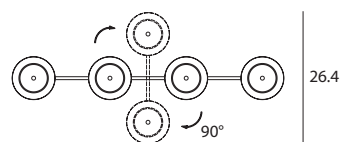

**Lalu+ Pendant**  
 SQ-250MCTR4  
 E26 4 x Max 60W  
 Rotatable cross bar  
 Black textile wire

Materials: steel, glass diffuser  
 Color: copper + matt black  
 Canopy: matt black

Measurement : inches