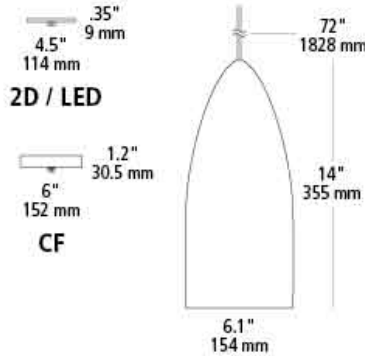

signal pendant

DESCRIPTION

Inspired by vintage automobile styling of the 1940s, spun metal shades with rubberized paint create a flawlessly smooth look that also offers an unexpected metallic texture and color when viewed from below. Includes 6' of field-cuttable black/white cloth cord. Incandescent includes (1) E26 medium base 53 watt A19 lamp; fluorescent includes (1) GX24Q-3 base 32 watt triple tube compact fluorescent lamp; LED includes (1) E26 medium base 11 watt 80 CRI 2700K LED A19 lamp. Fluorescent may also be lamped with (1) GX24Q-3 base 26 watt triple tube compact fluorescent lamp (not included). Incandescent version dimmable with a standard incandescent dimmer. LED version dimmable with an LED compatible dimmer. Consult lamp manufacturer for more information. 120v or 277v.

WEIGHT

1.69lb / 0.77kg ±

ORDERING INFORMATION

model	color	lamp
LP861	GYBU rubberized gray/blue	2D E26 A19 53w 120v
	GYCP rubberized gray/copper	CF GX24Q-3 32w Triple Tube 120v
	GYGD rubberized gray/gold	CF277 GX24Q-3 32w Triple Tube 277v
	GYPL rubberized gray/platinum	LED827 E26 LED A19 11w 80 CRI 2700K
	WHBU rubberized white/blue	
	WHCP rubberized white/copper	
	WHGD rubberized white/gold	
	WHPL rubberized white/platinum	