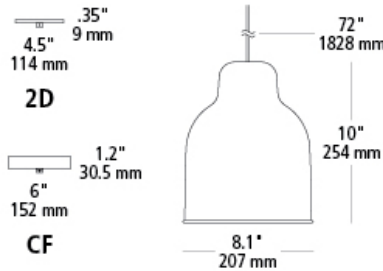

amphora pendant

DESCRIPTION

A simple modern spun-metal shade references industrial lighting of the post-war manufacturing boom of the 1940s. Its smooth lines and rolled edges create a clean, distinctive look for residential or commercial lighting applications. Includes 6' of field-cuttable black/white cloth cord. Incandescent includes (1) E26 medium base 53 watt A19 lamp; fluorescent includes (1) GX24Q-3 base 32 watt triple tube compact fluorescent lamp. Fluorescent may also be lamped with (1) GX24Q-3 base 26 watt triple tube compact fluorescent lamps (not included). LED includes (1) E26 medium base A19 9.5 watt 800 lumen 80 CRI 2700K LED lamp. Fluorescent not dimmable. Incandescent dimmable with a standard incandescent dimmer. LED dimmable with LED compatible dimmer. 120v or 277v.

WEIGHT

1lb / 0.45kg ±

brushed aluminum/gloss white gloss white/brushed aluminum

ORDERING INFORMATION

type	model	color	lamp
LP	844	ALWH brushed aluminum/gloss white WHAL gloss white/brushed aluminum	2D E26 A19 53w 120v CF GX24Q-3 32w Triple Tube 120v CF277 GX24Q-3 32w Triple Tube 277v LED827 E26 LED A19 9.5 watt 80 CRI 2700K 120v