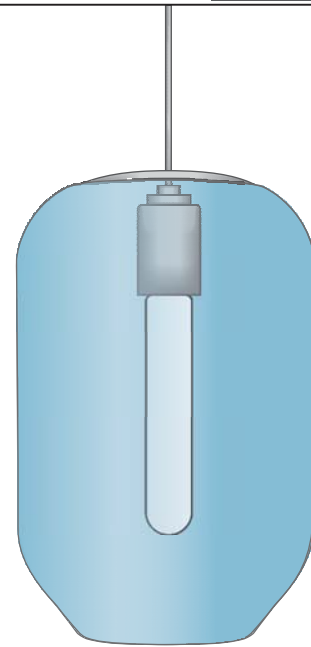

Mason Classic

LF573_2D75 1.2

GENERAL PRODUCT INFORMATION:

This product is suitable for damp locations.

This product can be dimmed with a standard incandescent dimmer.

Install the Lamp

CAUTION - RISK OF FIRE
This product must be installed in accordance with the applicable installation code by a person familiar with the construction and operation of the product and the hazards involved.
Use minimum 90°C supply conductors.

SAVE THESE INSTRUCTIONS!

CAUTION: To reduce the risk of a burn or electric shock during relamping, disconnect the power to the fixture.

Use **MAX 60 Watt** Medium Base Incandescent Lamp. A 30 Watt lamp is included with the fixture.