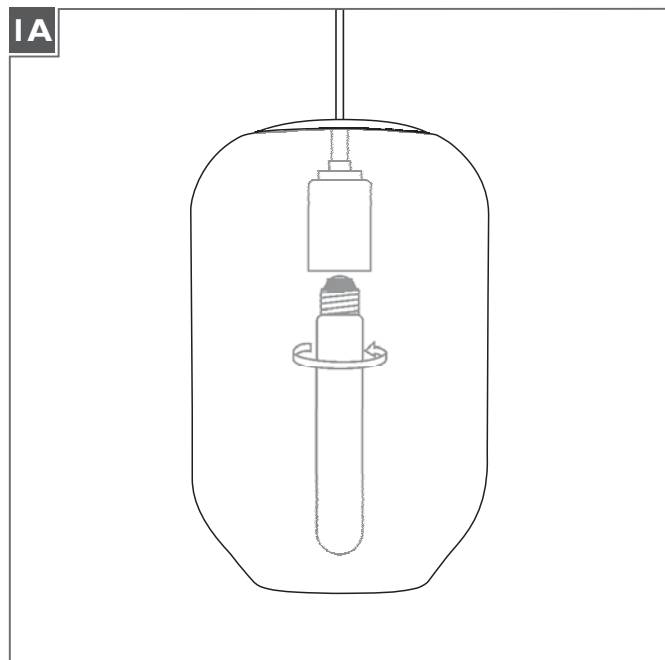

Mason Classic

LF573_2D75 1.2

GENERAL PRODUCT INFORMATION:

This product is suitable for damp locations.

This product can be dimmed with a standard incandescent dimmer.

Install the Lamp

CAUTION - RISK OF FIRE
This product must be installed in accordance with the applicable installation code by a person familiar with the construction and operation of the product and the hazards involved.
Use minimum 90°C supply conductors.

SAVE THESE INSTRUCTIONS!

CAUTION: To reduce the risk of a burn or electric shock during relamping, disconnect the power to the fixture.

Use **MAX 60 Watt** Medium Base Incandescent Lamp. A 30 Watt lamp is included with the fixture.