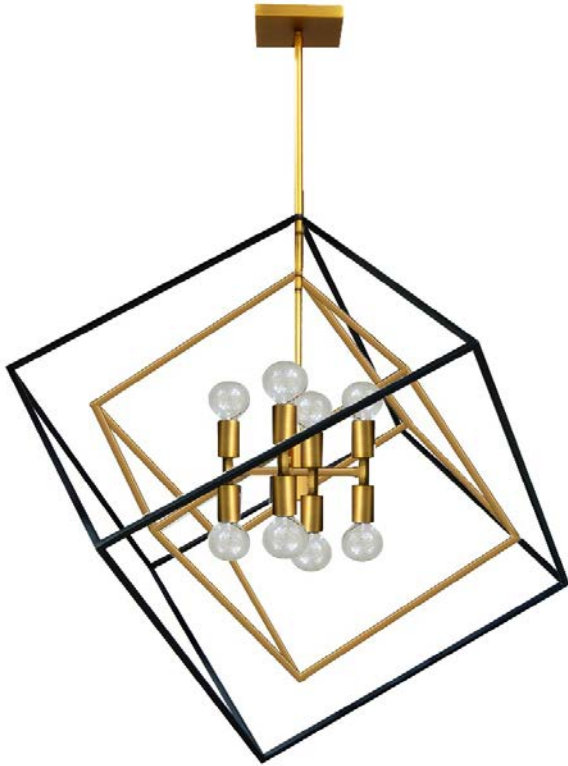

KAP-278P-VB-MB - 8LT Pendant, Vintage Bronze & Matte Black Finish

8 Light Pendant, Vintage Bronze / Matte Black Finish

Height 30
Width/Length 27
Depth 25
Weight 13

No. of Bulbs 8
LED Compatible Yes
Total Wattage 480W

Body Material Metal
Finish/Color Vintage Bronze
Type of Finish Electroplated

Second Material Metal
Second Finish/Color Matte Black
Second Type of Finish Painted

Bulb 1 Amount 8
Bulb 1 Base Type E12
Bulb 1 Max Watt. 60W
Bulb 1 Included No
Bulb 1 Lumens
Bulb 1 CRI

Rated For Voltage Dry Location
 120
Approval Warranty cUL or equivalent
 1 Year
Instal Position Ceiling

Date:	Notes:
Fixture Type:	
Job Name:	

Lighting • LED • Shades • Custom Designs

TORONTO | BUFFALO | LIGHTFAIR | DALLAS MARKET CENTRE # 4303