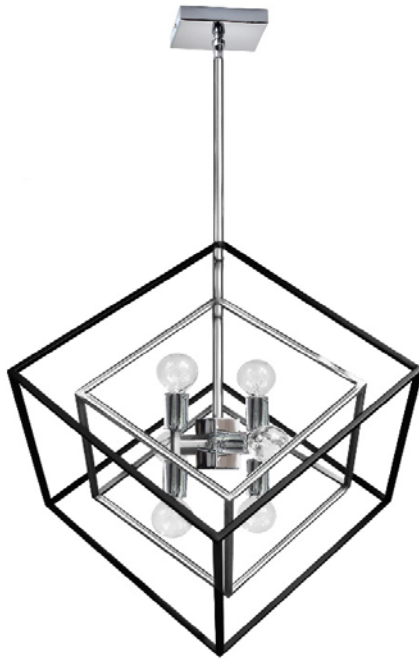

KAP-196P-PC-MB - 6LT Pendant, Polished Chrome & Matte Black Finish

6 Light Pendant, Polished Chrome / Matte Black Finish

Height 24
Width/Length 19
Depth 22
Weight 10

No. of Bulbs 6
LED Compatible Yes
Total Wattage 360W

Body Material Metal
Finish/Color Polished Chrome
Type of Finish Electroplated

Second Material Metal
Second Finish/Color Matte Black
Second Type of Finish Painted

Bulb 1 Amount 6
Bulb 1 Base Type E12
Bulb 1 Max Watt. 60W
Bulb 1 Included No
Bulb 1 Lumens
Bulb 1 CRI

Rated For Voltage Dry Location
 120
Approval Warranty cUL or equivalent
 1 Year
Instal Position Ceiling

Date:	Notes:
Fixture Type:	
Job Name:	

Lighting • LED • Shades • Custom Designs

TORONTO | BUFFALO | LIGHTFAIR | DALLAS MARKET CENTRE # 4303