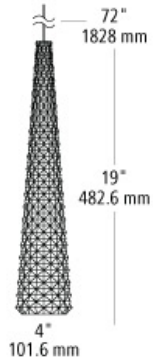

facette pendant

DESCRIPTION

Sophisticated elegance exudes from the Facette pendant light from LBL Lighting. Light flows through hundreds of triangular facets at the bottom of the elongated shade, with the upper portion being purposefully masked with texturized paint to draw the eye toward the light. Rated for (1) 50w max, Halogen MR16 lamp. LED includes (1) 8 watt 435 lumen 95 CRI 3000K LED MR16 lamp. LED dimmable with a low-voltage electronic dimmer. Includes 6' of field-cutttable cable.

WEIGHT

2.25lb / 1.02kg ±

white/clear

black/smoke

ORDERING INFORMATION

model	color	finish	lamp	mount
HS903	BLSM	black/smoke	1A No Lamp	FSJ fusion jack
	WHCR	white/clear	LED930 LED MR16 7.5w 95 CRI 3000K	MPT monopoint
				MRL monorail