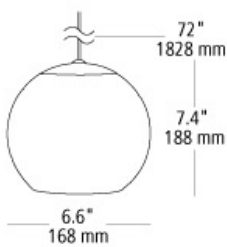

mini-rock candy round pendant

DESCRIPTION

Sphere of hand-blown transparent glass rolled in clear crystal frit and flash heated to create this unique texture. Includes (1) 50 watt low-voltage GY6.35 base Xenon bi-pin lamp or 8 watt replaceable 500 lumen 80 CRI 3000K LED SORAA® module and 6' of field-cutttable suspension cable. For use with 24 volt transformer, add suffix "-24" to item number (LED lamp option is not compatible with 24 volt transformers).

WEIGHT

3.75lb / 1.7kg ±

smoke

ORDERING INFORMATION

model	color	finish	lamp	mount
HS546	CR clear	BZ bronze	1B GY6.35 Xenon 50w	FSJ fusion jack
	SM smoke	SC satin nickel	LEDS830 LED module 8w 80 CRI 3000K	MPT monopoint
				MRL monorail