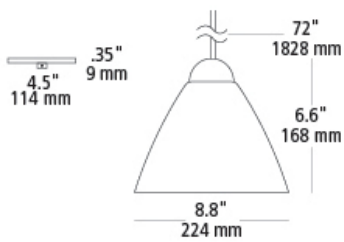

amber

blue

clear

ORDERING INFORMATION

type	model	color	finish	lamp
HS Halogen	246	AM amber BU blue CR clear	SC satin nickel	2G60 G9 60w

FIXTURE TYPE: _____

JOB NAME: _____

NOTES: _____

_____

_____

7400 Linder Avenue
Skokie, Illinois 60077

T 847.626.6300
F 847.626.6350

www.lblighting.com

©2016 LBL Lighting. All Rights Reserved. The "LBL Lighting" graphic is a registered trademark of LBL Lighting. LBL Lighting reserves the right to change specifications for product improvements without notification.