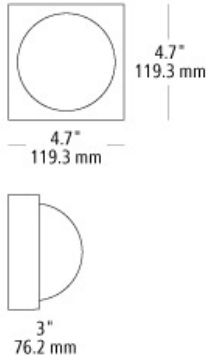

### sphere flush mount

**DESCRIPTION**

A square backplate is in perfect contrast to the spherical glass shade in the wholly modern silhouette of the Sphere ceiling light from LBL Lighting. The proprietary warm color dimming LED module gradually changes color from 3000K to 2200K as it dims to mimic the soft glow of traditional halogen lamping. LED includes 15 watt 600 lumen 90 CRI warm color dimming 3000K-2200K LED module. Dimmable with a standard incandescent dimmer or low-voltage electronic dimmer. May also be mounted as a wall sconce. ADA compliant.

**WEIGHT**

2.50lb / 1.13kg ±

**ORDERING INFORMATION**

model	color	finish	lamp
FM929	CR cast clear FR frost	BL rubberized black WH rubberized white SC satin nickel	LEDWD LED module 14.5w 90 CRI Warm Color Dimming 3000K2200K 120v