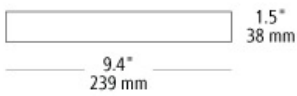

tenur round 10 flush mount**DESCRIPTION**

Clean lines and the latest LED light guide technology combine in the modern Tenur Round 10 ceiling light from LBL Lighting. The entire round surface illuminates evenly and dims beautifully yet is an ultra-slim 2â€ deep. LED includes 12 watt 750 lumen 90 CRI 3000K LED module. Dimmable with a low-voltage electronic dimmer. Mounts on wall or ceiling. ADA compliant.

**WEIGHT**

2.38lb / 1.08kg ±

silver

white

ORDERING INFORMATION

model	color	finish	lamp
FM925	OY opal acrylic	SI silver	LED930 LED module XXw 90 CRI 3000K 120v
		WH white	LED930277 LED module XXw 90 CRI 3000K 277v