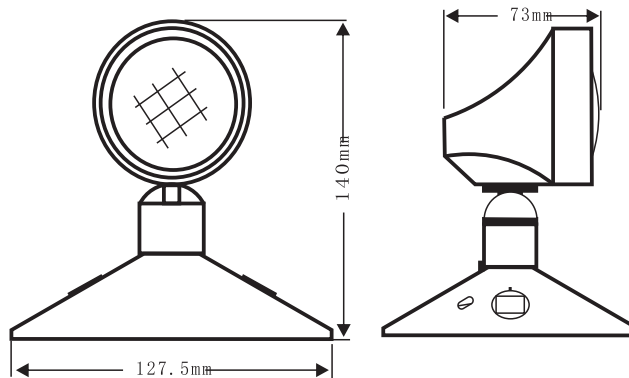

#### Warranty

2 years

**CM201A**  
Dimensions  
mm | 127.5(Ø) x 140(H)  
inch | 5(Ø) x 5.5(H)

**ORDERING CODE, ENERGY AND PERFORMANCE DATA**

Model No.	Voltage (V)	Lamp Head	Lumen Output	Certification	Type
 CM201A	DC5V-DC12V	2W	180 lm		Standard

**PHOTOMETRICS**

Luminous intensity distribution

**Light Distribution Curve**  
Unit: cd

Height	Center lx	Diameter
1.m	935.02 lx	39.42cm
2.m	233.76 lx	78.84cm
3.m	103.89 lx	118.26cm
4.m	58.44 lx	157.68cm
5.m	37.40 lx	197.10cm
6.m	25.97 lx	236.52cm
7.m	19.08 lx	275.94cm
8.m	14.61 lx	315.36cm
9.m	11.54 lx	354.78cm
10.m	9.35 lx	394.20cm
11.m	7.73 lx	433.62cm
12.m	6.49 lx	473.04cm
13.m	5.53 lx	512.46cm
14.m	4.77 lx	551.88cm
15.m	4.16 lx	591.30cm
16.m	3.65 lx	630.72cm