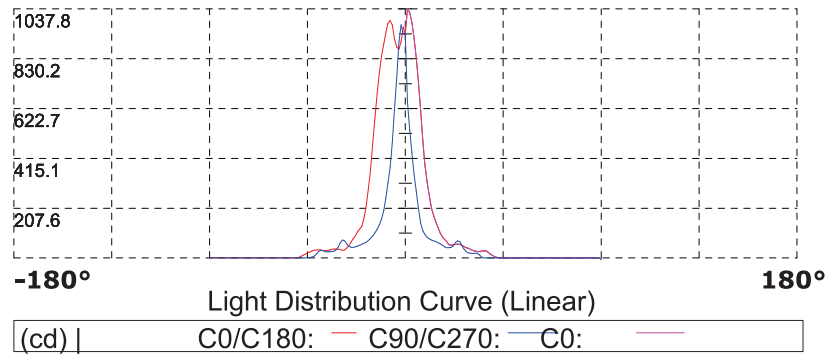

#### Warranty

2 years

**CM201A**  
Dimensions  
mm | 127.5(Ø) x 140(H)  
inch | 5(Ø) x 5.5(H)

**ORDERING CODE, ENERGY AND PERFORMANCE DATA**

Model No.	Voltage (V)	Lamp Head	Lumen Output	Certification	Type
 CM201A	DC5V-DC12V	2W	180 lm		Standard

**PHOTOMETRICS**

Luminous intensity distribution

**Light Distribution Curve**  
Unit: cd

Height	Center lx	Diameter
1.m	935.02 lx	39.42cm
2.m	233.76 lx	78.84cm
3.m	103.89 lx	118.26cm
4.m	58.44 lx	157.68cm
5.m	37.40 lx	197.10cm
6.m	25.97 lx	236.52cm
7.m	19.08 lx	275.94cm
8.m	14.61 lx	315.36cm
9.m	11.54 lx	354.78cm
10.m	9.35 lx	394.20cm
11.m	7.73 lx	433.62cm
12.m	6.49 lx	473.04cm
13.m	5.53 lx	512.46cm
14.m	4.77 lx	551.88cm
15.m	4.16 lx	591.30cm
16.m	3.65 lx	630.72cm

**Lux Distance Curve**  
Beam angle:  $22.30^\circ$  (50% Imax)