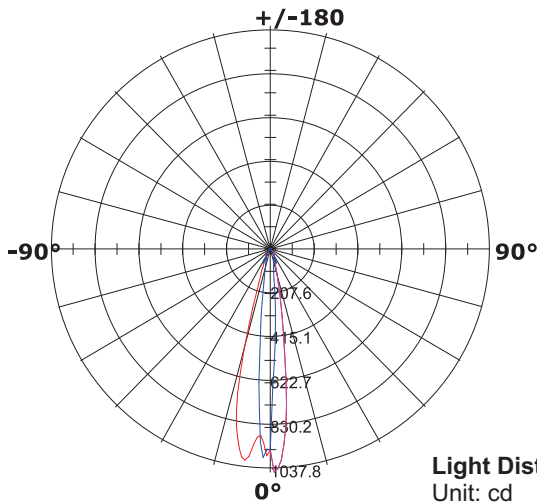

#### Warranty

2 years

**CM201A**  
Dimensions  
mm | 127.5(Ø) x 140(H)  
inch | 5(Ø) x 5.5(H)

**ORDERING CODE, ENERGY AND PERFORMANCE DATA**

Model No.	Voltage (V)	Lamp Head	Lumen Output	Certification	Type
 CM201A	DC5V-DC12V	2W	180 lm		Standard

**PHOTOMETRICS**

Luminous intensity distribution

**Light Distribution Curve**  
Unit: cd

Height	Center lx	Diameter
1.m	935.02 lx	39.42cm
2.m	233.76 lx	78.84cm
3.m	103.89 lx	118.26cm
4.m	58.44 lx	157.68cm
5.m	37.40 lx	197.10cm
6.m	25.97 lx	236.52cm
7.m	19.08 lx	275.94cm
8.m	14.61 lx	315.36cm
9.m	11.54 lx	354.78cm
10.m	9.35 lx	394.20cm
11.m	7.73 lx	433.62cm
12.m	6.49 lx	473.04cm
13.m	5.53 lx	512.46cm
14.m	4.77 lx	551.88cm
15.m	4.16 lx	591.30cm
16.m	3.65 lx	630.72cm

**Lux Distance Curve**  
Beam angle:  $22.30^\circ$  (50% Imax)