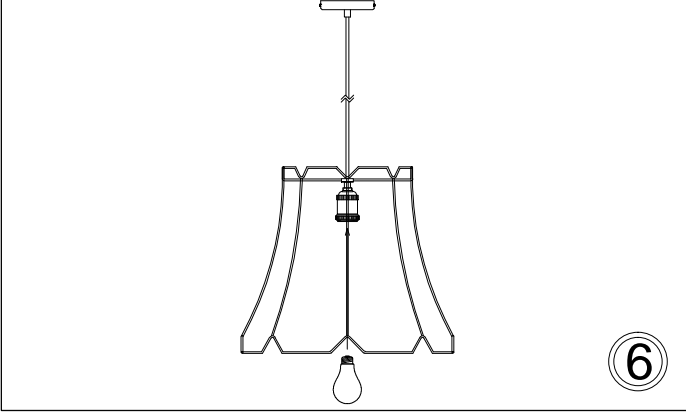

# BKO-L

1

3

5

Bulb/ Ampoule:  
1x Max 100W  
Type-A or/ ou CFL  
(Not Included/  
Non Inclus)

6