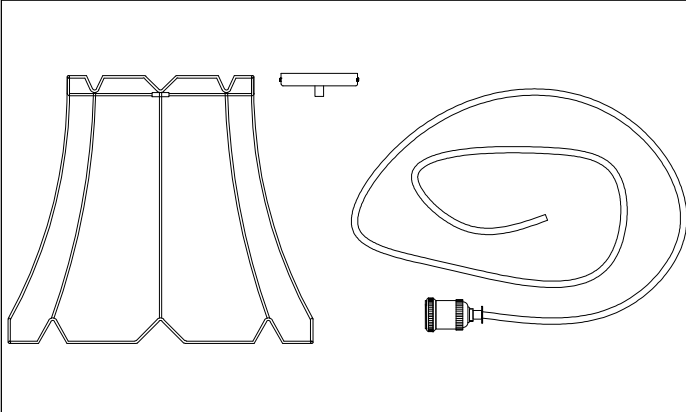

# BKO-L

1

3

5

Bulb/ Ampoule:  
1x Max 100W  
Type-A or/ ou CFL  
(Not Included/  
Non Inclus)

6