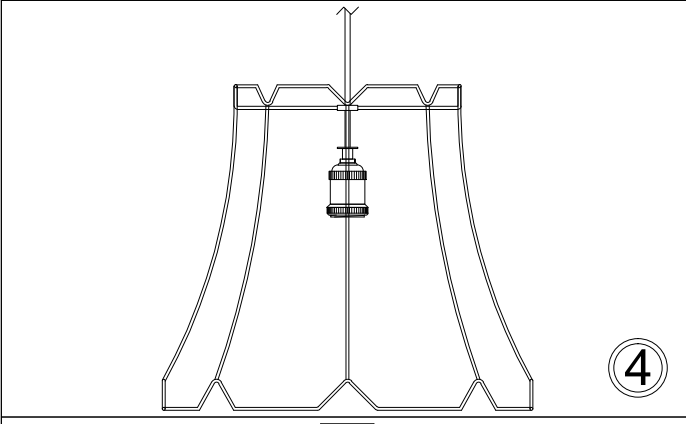

# BKO-L

1

3

5

Bulb/ Ampoule:  
1x Max 100W  
Type-A or/ ou CFL  
(Not Included/  
Non Inclus)

6