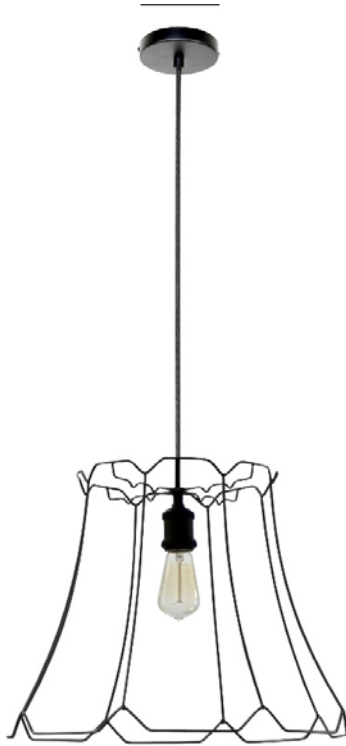

BKO-L-BK - 1LT Metal Black Framed Pendant

1 Light Metal Framed Pendant, Large Matte Black Finish

Height 16
Width/Length 18
Depth 18
Weight 2

No. of Bulbs 1
LED Compatible Yes
Total Wattage 60W

Body Material Metal
Finish/Color Matte Black
Type of Finish Painted

Bulb 1 Amount 1
Bulb 1 Base Type E26
Bulb 1 Max Watt. 60W
Bulb 1 Included No
Bulb 1 Lumens
Bulb 1 CRI

Rated For Voltage Damp Location
 120V
Approval Warranty cUL or equivalent
 1 Year
Instal Position Ceiling