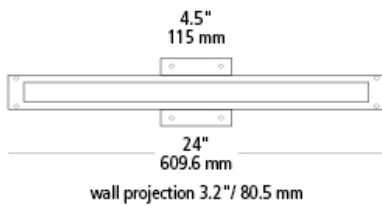

denton 24 bath

DESCRIPTION

Inspired by structural steel beams of bustling post-war factories, crisp lines are softened by decorative rivets and beautifully diffused light in three directions for excellent light output. Mounts vertically or horizontally. Includes (1) 20 watt 1400 lumen 80 CRI 3000K LED module. ADA compliant. Dimmable with a low-voltage electronic dimmer. 120v or 277v.

WEIGHT

4.18lb / 1.9kg ±

opal acrylic

bronze

satin nickel

ORDERING INFORMATION

model	color	finish	lamp
BA840	OY opal acrylic	BZ bronze w/ antique brass detail SC satin nickel w/ polished nickel detail	LED830 LED Module 20w 80 CRI 3000K 120v LED830277 LED Module 20w 80 CRI 3000K 277v

FIXTURE TYPE: _____

JOB NAME: _____

NOTES: _____

_____

_____

7400 Linder Avenue
Skokie, Illinois 60077

T 847.626.6300
F 847.626.6350

www.lblighting.com

©2016 LBL Lighting. All Rights Reserved. The "LBL Lighting" graphic is a registered trademark of LBL Lighting. LBL Lighting reserves the right to change specifications for product improvements without notification.