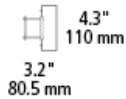

WEIGHT

4.18lb / 1.9kg ±

opal acrylic

bronze

satin nickel

ORDERING INFORMATION

model	color	finish	lamp
BA840	OY opal acrylic	BZ bronze w/ antique brass detail SC satin nickel w/ polished nickel detail	LED830 LED Module 20w 80 CRI 3000K 120v LED830277 LED Module 20w 80 CRI 3000K 277v

FIXTURE TYPE: _____

JOB NAME: _____

NOTES: _____

_____

_____