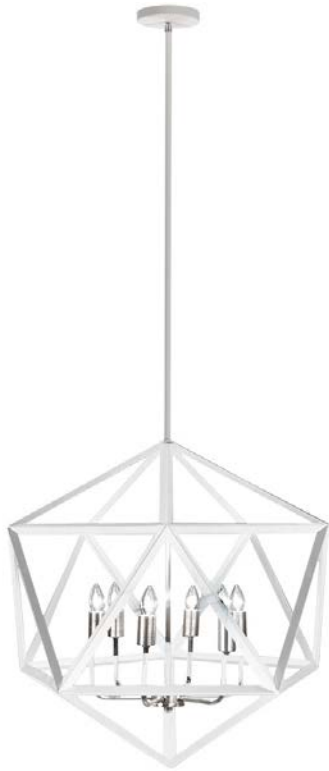

**ARC-226C-WH-SC - 6LT Chandelier,Matte WHT/SC**

6 Light Chandelier, Matte White with Satin Chrome Accents

**Height** 25  
**Width/Length** 22  
**Depth** 22  
**Weight** 13

**No. of Bulbs** 6  
**LED Compatible** Yes  
**Total Wattage** 360W

**Body Material** Metal  
**Finish/Color** Matte White  
**Type of Finish** Painted

**Second Material** Metal  
**Second Finish/Color** Satin Chrome  
**Second Type of Finish** Electroplated

**Bulb 1 Amount** 6  
**Bulb 1 Base Type** E12  
**Bulb 1 Max Watt.** 60W  
**Bulb 1 Included** No  
**Bulb 1 Lumens**  
**Bulb 1 CRI**