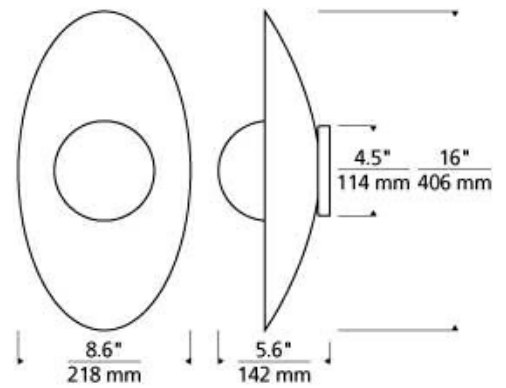

## SPECIFICATIONS

HARDWARE MATERIAL	Metal
SHADE MATERIAL	Glass
NET WEIGHT	2.0 lbs
HEIGHT	16in
WIDTH	5.6in
LENGTH	8.6in
MIN. EXTENSION FROM WALL	5.6in
UP LIGHT / DOWN LIGHT / BOTH?	
WET LISTED	Yes
DAMP LISTED	
DRY LISTED	
UP / DOWN	
HORIZONTAL / VERTICAL	
WALL / CEILING MOUNT	
SLOPED CEILING ADAPTABLE?	No
GENERAL LISTING	ETL Listed
ADA COMPLIANT	
INCLUDES	