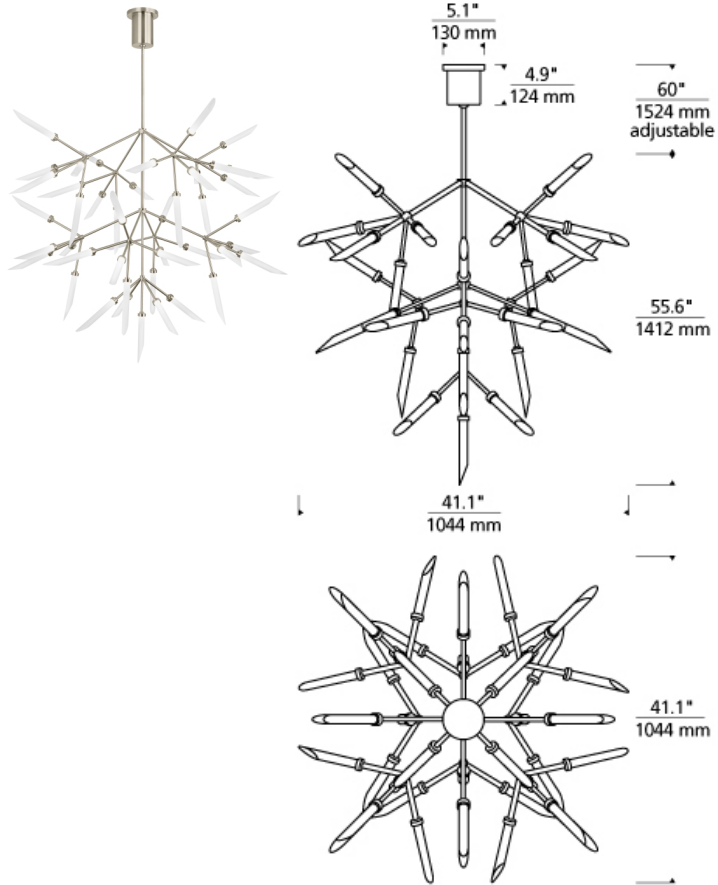

Spur Grande Chandelier

LED T20

DESCRIPTION

The Spur Grande LED chandelier from Tech Lighting is a wholly modern interpretation of classic multi-arm chandelier, nine arms each feature a cluster of five glass spurs dramatically extending in opposing directions. Whether you select the warm aged brass finish or the sleek satin nickel finish, each chandelier features forty five individual frosted glass spurs which accent the LED light sources for an unmistakable high-end look. With its impactful scale and plentiful, fully dimmable LED light output, the Spur Grande chandelier is sure to make a dramatic modern statement as dining room lighting, living room lighting or foyer lighting. If you have something a bit smaller in mind, be sure to check out the medium scale Spur chandelier also available from Tech Lighting. Includes (45) 2.6 watt, 91 delivered lumen (4113 total delivered lumens), 2700K, LED modules. Fixture provided with 36 inches of variable rigid stems (includes one 12 inch & two 24 inch stems) in coordinating finish. Dimmable with low-voltage electronic dimmer. Can be installed on a sloped ceiling up to 45°.

INSTALLATION

This product can mount to either a 4" square electrical box with round plaster ring or an octagon electrical box.

WEIGHT

16-16.5lb / 7.26-7.48kg ±

frost / aged brass frost / satin nickel

ORDERING INFORMATION

FIXTURE TYPE: _____

JOB NAME: _____

NOTES: _____