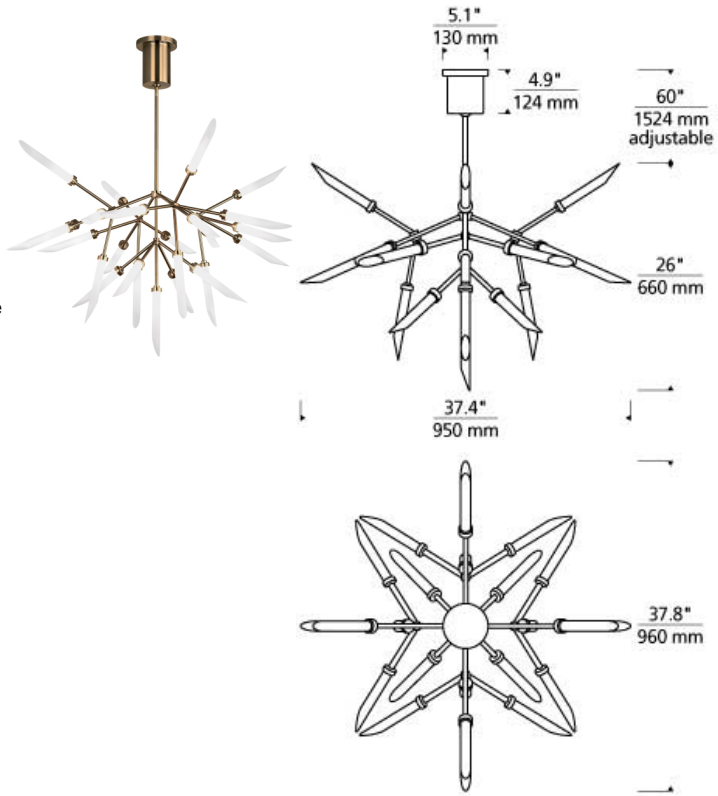

# Spur Chandelier

LED T20

## DESCRIPTION

The Spur LED chandelier from Tech Lighting is a wholly modern interpretation of classic multi-arm chandelier, five arms each feature a cluster of five glass spurs dramatically extending in opposing directions. Whether you select the warm Aged Brass finish or the sleek Satin Nickel finish, each chandelier features twenty five individual frosted glass spurs which accent the LED light sources for an unmistakable high-end look. With its medium scale and plentiful, fully dimmable LED light output, the Spur chandelier is an incredible choice for making an impactful statement as dining room lighting, kitchen island lighting, living room lighting or foyer lighting. If you have something larger in mind, be sure to check out the Spur Grande chandelier also available from Tech Lighting. Includes (25) 2.6 watt, 91 delivered lumen (2285 total delivered lumens), 2700K, LED modules. Fixture provided with 36 inches of variable rigid stems (includes one 12 inch & two 24 inch stems) in coordinating finish. Dimmable with low-voltage electronic dimmer. Can be installed on a sloped ceiling up to 45°.

## INSTALLATION

This product can mount to either a 4" square electrical box with round plaster ring or an octagon electrical box.

## WEIGHT

12-12lb / 5.44-5.44kg ±

frost / aged brass frost / satin nickel