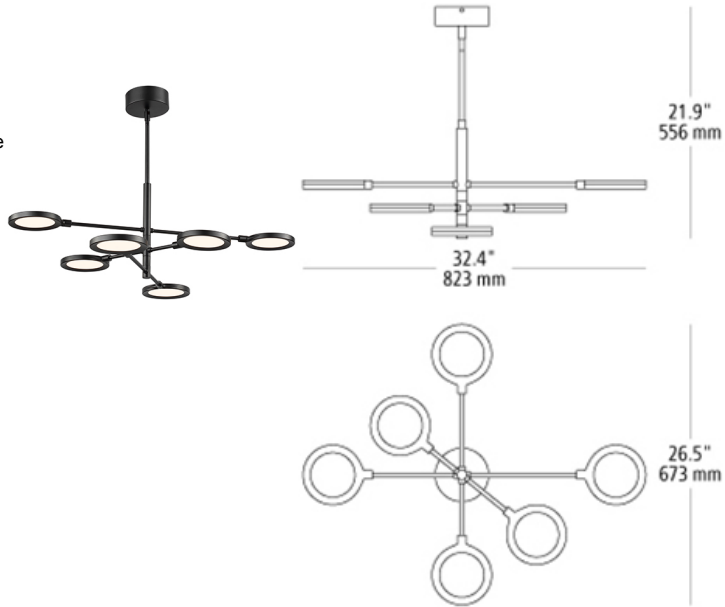

## DESCRIPTION

The Spectica chandelier by Tech Lighting is an entirely modern take on the traditional chandelier. This artful and energy-saving piece features a conveniently adjustable look with a swiveling canopy, adjustable arms and rotating head, with a few simple adjustments precise lighting can be achieved in any space. The Spectica chandelier scales at 32.4" in length, 26.5" in width and 21.88" in height making for a slightly modest scale ideal for dining room settings, foyers and conference rooms. The Spectica chandelier is one of three in the Spectica Collection, simply search for the Spectica chandelier to find its closest relatives. A Matte Black or Satin Gold finish further enhance this contemporary piece. The Spectica houses a fully dimmable unidirectional Integrated LED light source. Includes three 12" stems, two 6" stems and one 3" stem. LED includes (6) 7.2 watt 1784 total delivered lumens 90 CRI 3000K LED module. Dimmable with a low-voltage electronic dimmer. 120v or 277v.

## WEIGHT

7.5-8lb / 3.4-3.63kg ±

matte black

matte black

satin gold

satin gold

## ORDERING INFORMATION

700SPCT COLOR

FINISH

LAMP

ACRYLIC

**B** MATTE BLACK  
**G** SATIN GOLD

**-LED930** LED 90 CRI 3000K 120V (T24)  
**-LED930-277** LED 90 CRI 3000K 120V (T24)

**TECH LIGHTING®**