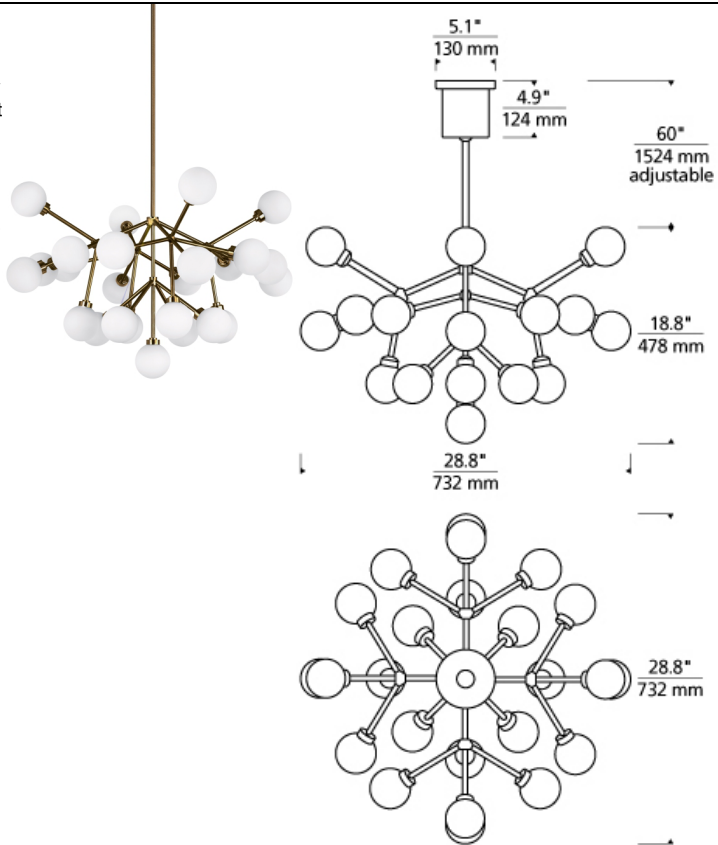

Mara Chandelier LED T20

DESCRIPTION

The Mara LED chandelier from Tech Lighting is a wholly modern interpretation of classic multi-arm chandelier, but rarely does a fixture provide such dramatic impact. Whether you select the warm aged brass finish or the sleek satin nickel finish, each chandelier features twenty five individual frosted glass globes which smoothly diffuse the LED light sources for an unmistakably high-end look. With its medium scale and plentiful, fully dimmable LED light output, the Mara chandelier is an incredible choice for making an impactful statement as dining room lighting, kitchen island lighting, living room lighting or foyer lighting. If you have something larger in mind, be sure to check out the Mara Grande chandelier also available from Tech Lighting. Includes (25) 2.6 watt, 67 delivered lumen (1675 total delivered lumens), 2700K LED modules. Fixture provided with 36 inches of variable rigid stems (includes (1) 12 inch & two 24 inch) in coordinating finish. Dimmable with low-voltage electronic dimmer. Can be installed on a sloped ceiling up to 45°.

INSTALLATION

This product can mount to either a 4" square electrical box with round plaster ring or an octagon electrical box.

WEIGHT

12-12lb / 5.44-5.44kg ±

frost / aged brass frost / satin nickel

ORDERING INFORMATION

700MRA	COLOR	FINISH	LAMP
	W WHITE	R AGED BRASS S SATIN NICKEL	-LED927 LED 90 CRI 2700K 120V

700 MRA _____

FIXTURE TYPE: _____

JOB NAME: _____

NOTES: _____
