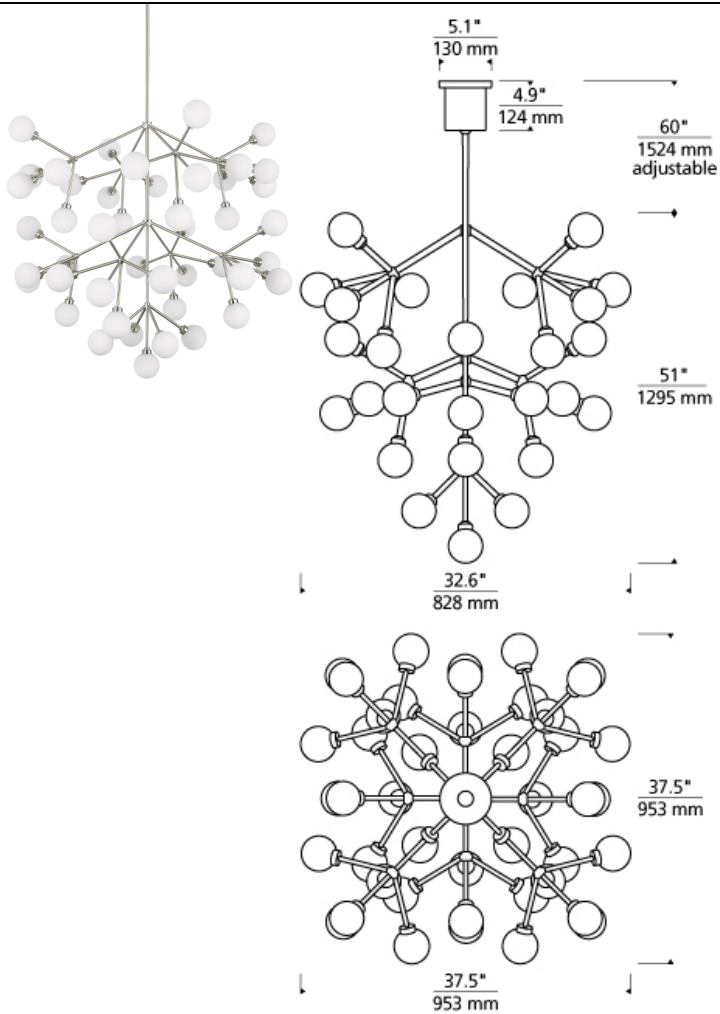

# Mara Grande Chandelier

LED T20

## DESCRIPTION

The Mara Grande LED chandelier from Tech Lighting is a wholly modern interpretation of classic multi-tier chandelier, but rarely does a fixture provide such dramatic impact. Whether you select the on-trend aged brass finish or the plated satin nickel finish, each large chandelier features forty five individual frosted glass globes which smoothly diffuse the LED light sources for an unmistakably high-end look. With its impactful scale and plentiful, fully dimmable LED light output, the Mara Grande chandelier is sure to make a jaw-dropping statement as dining room lighting, living room lighting or foyer lighting. If you have something a bit smaller in mind, be sure to check out the medium scale Mara chandelier also available from Tech Lighting. Includes (45) 2.6 watt, 67 delivered lumen (3015 total delivered lumens), 2700K LED modules. Fixture provided with 36 inches of variable rigid stems (includes one 12 inch & two 24 inch stems) in coordinating finish. Dimmable with low-voltage electronic dimmer. Can be installed on a sloped ceiling up to 45°.

## INSTALLATION

This product can mount to either a 4" square electrical box with round plaster ring or an octagon electrical box.

## WEIGHT

16-16lb / 7.26-7.26kg ±

frost / aged brass frost / satin nickel