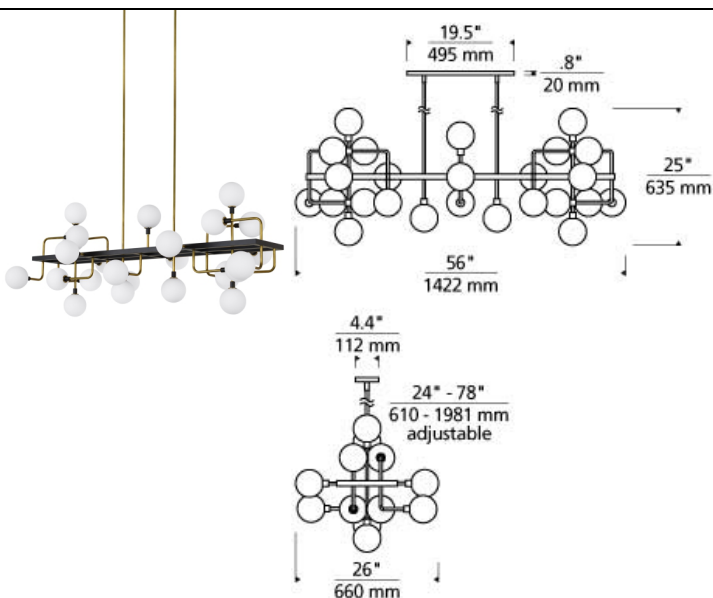

Viaggio Linear Suspension LED T20

DESCRIPTION

The Viaggio Linear Suspension by Tech Lighting features an artistic cluster of glass orbs for a sense of celestial travel within a room. Your choice of two gorgeous finish options include a sleek black body contrasted against solid Brass arms with white glass globes or polished nickel arms with mirrored smoke glass globes, either option will create a comfortable glare-free wash of illumination onto surfaces below. The Viaggio Linear is ideal for dining room lighting, living room lighting and commercial lighting applications. The Viaggio can carry into other areas of your space as this collection is available as a chandelier, flush mount and wall sconce. Available lamping options include fully-dimmable energy efficient LEDs or no-lamp, leaving you the option to light the Viaggio with your preferred lamping. Available with or without lamp. Brass & Black w/ Opal glass rated for (25) 5 watt max. G9 Pin lamps. LED version ships with (25) 120 volt 4.5 watt, 303 delivered lumens (7575 total delivered lumens), 3000K, 90 CRI LED G9 Bi-Pin lamps. Polished Nickel & Black w/Mirrored Smoke glass rated for (25) 5 watt max. candelabra base E12 lamps. LED version ships with (25) 120 volt 2 watt, 114 delivered lumen (2850 total delivered lumens), 2700K, 90 CRI candelabra base LED E12 lamps. Dimmable with LED compatible or triac dimmer. All versions include (6) 6" and (10) 12" rigid stems in coordinating finish.

INSTALLATION

This product can mount to either a 4" square electrical box with round plaster ring or an octagonal electrical box (not included).

OTHER

Minimum OAL drop height.

WEIGHT

38-40lb / 17.24-18.14kg ±

-LED927 T6 LED 90 CRI 2700K 120V (T20/T24)

-LED930 G9 LED 90 CRI 3000K 120V (T20)

Opal/Brass version only available with LED930.

Mirrored Smoke/Polished Nickel version only available with LED927.

700LS VGO _____
FIXTURE TYPE: _____
JOB NAME: _____
NOTES: _____