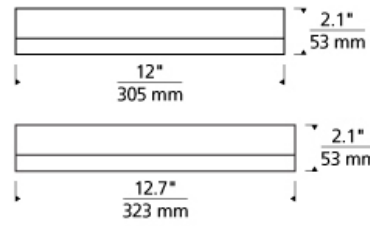

FLUSH & SEMI-FLUSH MOUNT

Finch Flush Mount Ceiling LED ADA T20

DESCRIPTION

Modern and clean lines converge to create the Finch ceiling fixture by Tech Lighting. This ultra-slim and ultra-sleek modern flush mount is only two inches deep making it modern by design yet minimal in visual presence. The Finch is available in round or square design and comes in two on-trend hardware finishes. Scaling at 12" or 12.7" in diameter the Finch is ideal for bathroom lighting, hallway lighting and closet lighting and can be mounted either on the wall or ceiling. Your choice of LED lamping ships with the Finch saving you time and money, all lamping options are fully dimmable to create the desired ambiance in your special space. Also available in the Finch family is the Finch Float Flush Mount Ceiling, simply search for the Finch Flush Mount Ceiling to find its closest relatives. Round includes 29 watt, 1230 net lumen, 3000K LED. Square includes 27 watt, 1450 net lumen, 3000K LED. Dimmable with most LED compatible ELV and TRIAC dimmers. 277V compatible with 0-10V dimmers. Can be wall or ceiling mounted.

INSTALLATION

This product can mount to either a 4" square electrical box with round plaster ring or an octagonal electrical box (not included).

WEIGHT

5-5.5lb / 2.27-2.49kg ±

antique bronze
round

satin nickel
round