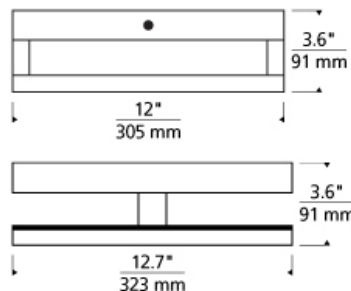

FLUSH & SEMI-FLUSH MOUNT

Finch Float Flush Mount Ceiling

LED T20

DESCRIPTION

Modern and clean lines converge to create the Finch Float Flush Mount Ceiling fixture by Tech Lighting. This ultra-slim and ultra-sleek modern flush mount is only two inches deep making it modern by design yet minimal in visual presence. The Finch is available in round or square design and comes in two on-trend hardware finishes. Scaling at 12" or 12.7" in diameter the Finch is ideal for bathroom lighting, hallway lighting and closet lighting and can be mounted either on the wall or ceiling. Your choice of LED lamping ships with the Finch saving you time and money, all lamping options are fully dimmable to create the desired ambiance in your special space. Also available in the Finch family is the Finch Flush Mount Ceiling, simply search for the Finch Float Flush Mount Ceiling to find its closest relatives. Round includes 29 watt, 1230 delivered lumens, 3000K LED. Square includes 27 watt, 1450 delivered lumens, 3000K LED. Dimmable with most LED compatible ELV and TRIAC dimmers. 277V compatible with 0-10V dimmers. Ceiling mount only.