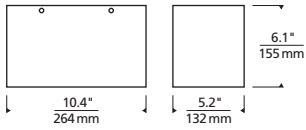

White/Gold Haze
6"