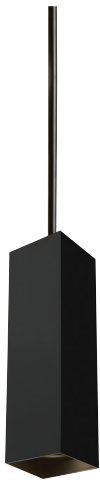

Black/Black
18"