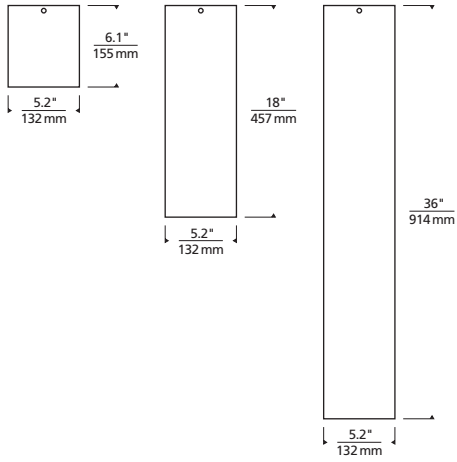

Black/Black
6"

Black/Black
18"

White/Black
6"

White/Black
18"

Black/Black

White/Black

Black/Gold Haze

White/Gold Haze

Black/White

White/White

PHOTOMETRICS*

*For latest photometrics, please visit www.techlighting.com

EXO SINGLE PENDANTS & CEILING

Description: LED Multiples Module
40° Beam - 0° Tilt, 3000K

Model: LED Multiples 40° Low

Input Power (Watts): 12.4

Input Power Factor: 0.98

Absolute Luminous Flux (Lumens): 1056

Lumen Efficacy (Lumens per Watt): 85.2

ANGLE	0°	45°	90°
0°	2188	2188	2188
5°	2137	2136	2106
10°	1956	1938	1893
15°	1633	1608	1536
20°	1206	1175	1082
25°	736	705	632
30°	377	362	318
35°	179	174	151
40°	82	81	74
45°	42	42	39
50°	24	23	22
55°	14	13	12
60°	8	8	8
65°	5	5	5
70°	2	2	2
75°	1	0	0
80°	0	0	0
85°	0	0	0
90°	0	0	0