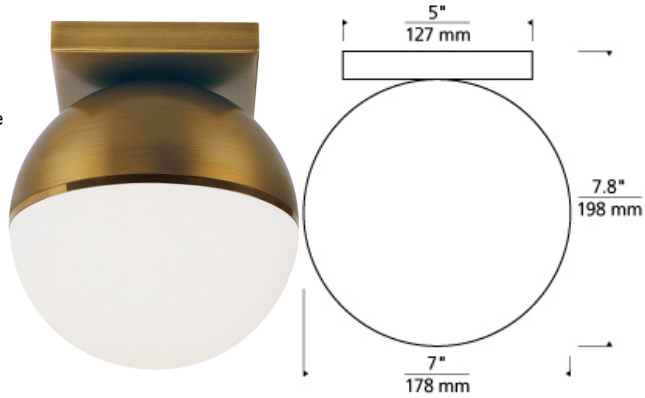

WALL COLLECTION

Akova Ceiling LED T20

DESCRIPTION

Inspired by mid-century design, the Akova ceiling light from Tech Lighting elevates the simple sphere into an elegant contemporary statement. Distinctly divided into three unified regions, each fixture features a metal housing available in three on-trend finishes that is briefly separated from an incredibly smooth acrylic diffuser by a complementary decorative metal band. This contemporary ceiling light has real presence in the spaces it illuminates, especially when used in combination with coordinating Akova wall sconce lights or Akova pendant lights within a contemporary kitchen, dining room or hallway. Includes 14 watt, 640 delivered lumen, 2700K LED module.

INSTALLATION

This product can mount to either a 4" square electrical box with round plaster ring or an octagonal electrical box (not included).

WEIGHT

2-2.5lb / 0.91-1.13kg ±

ORDERING INFORMATION

700FMAKV COLOR

LAMP

RR AGED BRASS/BRIGHT BRASS

-LED927 LED 90 CRI 2700K 120V

BR MATTE BLACK/AGED BRASS

WC MATTE WHITE/CHROME

TECH LIGHTING®

7400 Linder Avenue
Skokie, Illinois 60077

T 847.410.4400
F 847.410.4500

Tech Lighting, L.L.C.

700FM AKV _____

FIXTURE TYPE: _____

JOB NAME: _____

NOTES: _____

_____

_____

©2018 Tech Lighting, L.L.C. All Rights Reserved. The "Tech Lighting" graphic is a registered trademark of Tech Lighting, L.L.C. Tech Lighting reserves the right to change specifications for product improvements without notification.