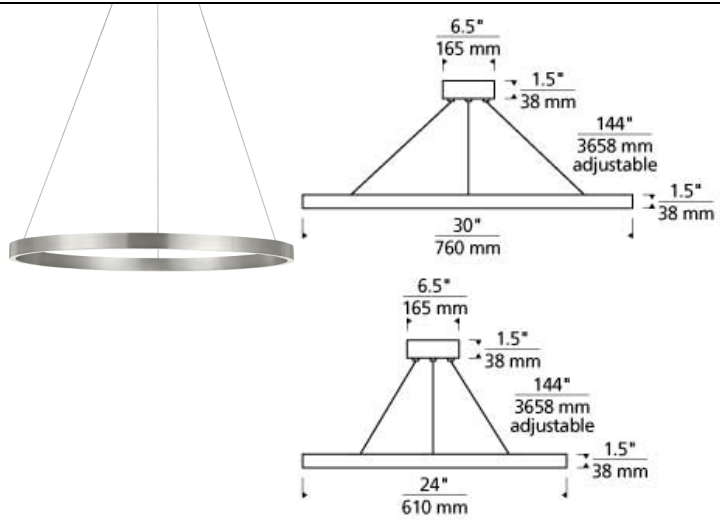

### DESCRIPTION

The Fiama chandelier by Tech Lighting is a transitional style chandelier but with an entirely modern twist. At its most unadulterated form the Fiama is a slender metal ring that houses gently diffused upward and downward firing LEDs, providing functional light with an ultra-chic aesthetic. This modern work of art is available in two distinct sizes, 24" and 30" in diameter making it ideal for a wide range of lighting applications such as dining room lighting, foyer lighting and a host of commercial lighting applications. The Fiama pendant light ships with a fully dimmable integrated LED lamp. 24IN includes 80 watt, 3392 delivered lumen, 90 CRI 3000K LED module. Dimmable with low-voltage electronic dimmer. 30IN includes 156 watt, 5830 delivered lumen, 3000K LED module. Fixture provided with twelve feet of field-cuttable cable to match finish selection.

### INSTALLATION

This product can mount to either a 4" square electrical box with round plaster ring or an octagonal electrical box (not included).

### WEIGHT

5-6lb / 2.27-2.72kg ±

24" black    24" satin nickel    24" white    30" black    30" satin nickel    30" white

### ORDERING INFORMATION

700FIA	SHAPE OR SIZE	FINISH	LAMP
24	24" DIAMETER	<b>B</b> BLACK	-LED930 LED 90 CRI 3000K 120V-277V UNV
30	30" DIAMETER	<b>S</b> SATIN NICKEL	
		<b>W</b> WHITE	

Tech Lighting, L.L.C.