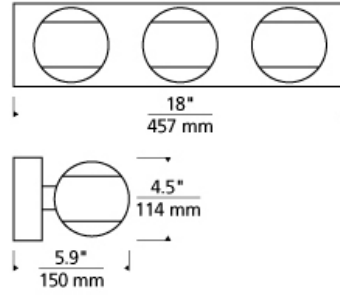

INSTALLATION

This product can mount to either a 4" square electrical box with round plaster ring or an octagonal electrical box (not included).

WEIGHT

4.5-5lb / 2.04-2.27kg ±

aged brass

satin nickel

ORDERING INFORMATION