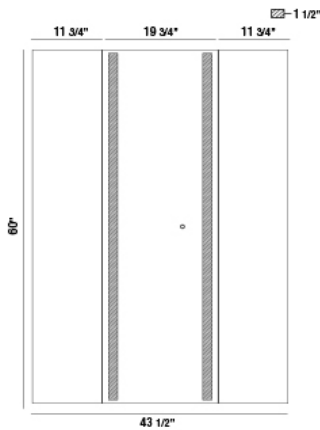

Options Available

ITEM NO.	FINISH	SHADE
34001-011	Chrome