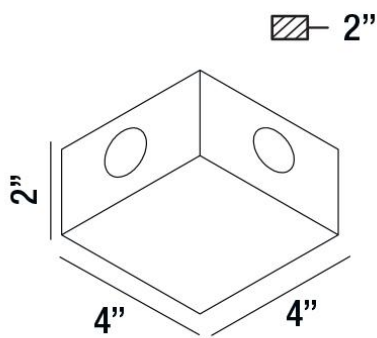

PIKE, LED OUTDOOR WALL MOUNT

Product Details

Item No.	:	28297-024
Finish	:	Graphite Grey
Shade	:	Frost Pc
Length	:	4"
Width	:	4"
Height	:	2"
Est. Weight	:	1.44 lbs
IP Rating	:	54
Approval	:	

BULB DETAILS

TECHNICAL DETAILS

Canopy Diameter	:	3.72"
Driver	:	Electronic Driver 120v 50/60hz

PROJECT INFORMATION

Job Name: Date: Type:

Comments: