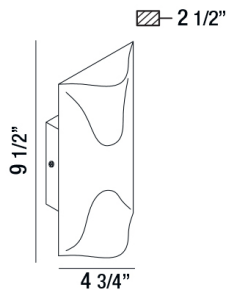

### Product Details

Item No.	:	28278-023
Finish	:	Graphite Grey
Shade	:	Frost Pc
Width	:	4.75"
Height	:	9.5"
Max Extension	:	2.5"
Est. Weight	:	3.08 lbs
IP Rating	:	54
Approval	:	

### TECHNICAL DETAILS

Canopy Length	:	4.52"
Canopy Width	:	3.33"
Driver	:	Electronic Driver 120v 50/60hz