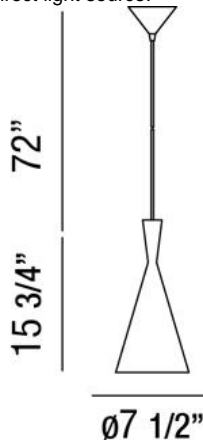

BRONX, 1-LIGHT PENDANT

Product Details

Item No.	:	20437-039
Finish	:	White
Shade	:	White
Diameter	:	7.5"
Height	:	15.75"
Est. Weight	:	3.01 lbs
Approval	:	

BULB DETAILS

No. of Bulbs	:	1
Bulb Type	:	A19
Bulb Voltage	:	120V
Bulb Wattage	:	60W
Bulb Socket	:	E26
Input Voltage	:	120V
Dimmable	:	Yes
Bulb Included	:	No

Options Available

ITEM NO.	FINISH	SHADE
20437-015	Black	Black & Antique Gold Inside
20437-039	White	White
20437-046	Brushed Aluminum	White

TECHNICAL DETAILS

Hanging Support Type	:	Wire
Wire Length	:	72"

A collection of European inspired shaped pendants richly finished and providing an indirect light source.