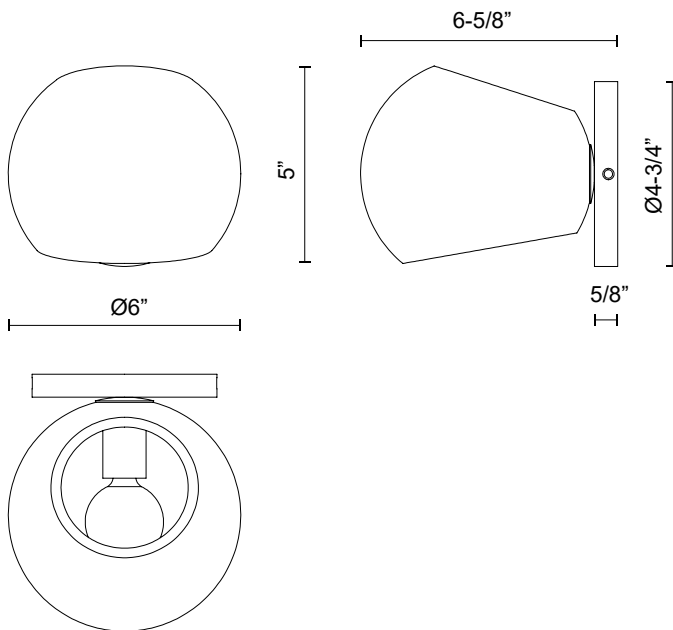

alora mood

P. 1.855.855.8926

CANADA: 19054 28TH Avenue Surrey - BC V3Z 6M3

USA: 3035 E. Lone Mountain Rd - Las Vegas, NV, 89081

WILLOW WV648006

FIXTURE DIMENSIONS	W6" x H5" x E6-5/8"
HEIGHT FROM CENTER	2-3/4"
EXTENSION	6-5/8"
LAMP TYPE	E12
MAX WATTAGE	60W
BULB QTY	1
BULBS INCLUDED	No
VOLTAGE	120V
MATERIAL	Steel
INSTALL OPTIONS	Horizontal/Vertical; Wall;
LOCATION	Damp
CANOPY DIMENSIONS	D4-3/4" x E5/8"
BRAND	Alora Mood

[D - Diameter, L - Length, W - Width, H - Height, E - Extension]

AVAILABLE FINISHES:

WV648006MB
Matte Black

*For complete warranty terms, please visit: www.aloralighting.com/warranty

WWW.ALORAMOOD.COM