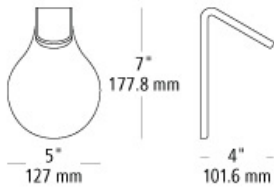

airin wall

DESCRIPTION

The Airin wall sconce light from LBL Lighting features a slim arm which illuminates a large round backplate and the surrounding wall with a beautiful wash of indirect LED light. The contemporary design delivers a modern edge with a soft silhouette. LED includes 7 watt 350 lumen 90 CRI 3000K LED module. Dimmable with a low-voltage electronic dimmer. ADA compliant.

WEIGHT

0.75lb / 0.34kg ±

gold mist

white

ORDERING INFORMATION

model	finish	lamp
WS898	GD gold mist	LED930 LED module 6w 90 CRI 3000K 120v
	WH white	LED930277 LED module 6w 90 CRI 3000K 277v

FIXTURE TYPE: _____