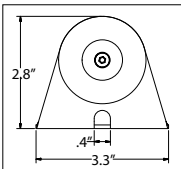

Dimensions