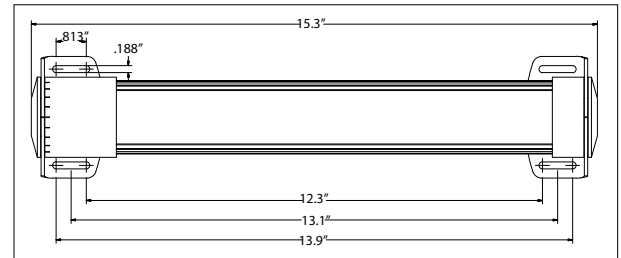

Dimensions