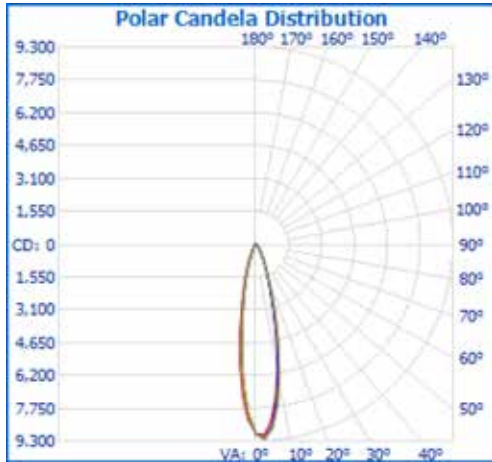

LENS/DISTRIBUTION:

- 4 different optical distributions
- NBD: 10°, MDB: 20°, WBD: 36° and NOL: no optical lens, >40°

MOUNTING:

Surface mount (SM) or aviation cable mount (AC) length must be specified: 50", 72", 150" 250" or custom, fully adjustable. MB12 bracket extends unit 12" away from surface for greater light distribution.

WATTAGE:

7.2 W per foot white.

SANITATION LISTED (SL):

Equivalent to the NSF standard 2. The **SPYLED-IP67** is ideal for use in food service equipment environments.

WARRANTY:

5 year LED warranty, see website for full warranty details.

Dimensions

SPYLED-IP67-4-WT40-MBD-24VDC

Luminous Intensity Distribution

Efficiency Total:	100%	Lumen Rating:	2077
Efficacy Total:	80.38 lm/W	Input Wattage:	25.84W

Zonal Lumen Summary

ZONE	LUMENS	% LUMINAIRE
0-60	1994.8	96.4%
60-90	73.7	3.6%
0-90	2068.5	100.0%
90-180	0.0	0.0%
0-180	2068.5	100.0%

Energy Chart

MODEL	EFFICACY	WATTAGE	LUMEN OUTPUT	CRI	*L70 HOURS
SPYLED-IP67-4-WT40-MBD-24VDC	70 lm/W	25	1762	80+	100,000+
SPYLED-IP67-4-WT40-NBD-24VDC	70 lm/W	26	1791	80+	100,000+
SPYLED-IP67-4-WT40-HBD-24VDC	74 lm/W	27	2024	80+	100,000+
SPYLED-IP67-4-WT57-MBD-24VDC	75 lm/W	27	2019	70+	100,000+
SPYLED-IP67-4-WT57-NBD-24VDC	77 lm/W	27	2080	70+	100,000+
SPYLED-IP67-4-WT57-HBD-24VDC	74 lm/W	27	2040	70+	100,000+