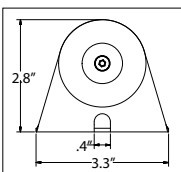

LENS/DISTRIBUTION:

- 4 different optical distributions
- NBD: 10°, MDB: 20°, WBD: 36° and NOL: no optical lens, >40°

MOUNTING:

Surface mount (SM) or aviation cable mount (AC) length must be specified: 50", 72", 150" 250" or custom, fully adjustable. MB12 bracket extends unit 12" away from surface for greater light distribution.

Dimensions

SPYLED-IP67-4-WT40-MBD-24VDC

Luminous Intensity Distribution

Efficiency Total:	100%	Lumen Rating:	2077
Efficacy Total:	80.38 lm/W	Input Wattage:	25.84W

Zonal Lumen Summary

ZONE	LUMENS	% LUMINAIRE
0-60	1994.8	96.4%
60-90	73.7	3.6%
0-90	2068.5	100.0%
90-180	0.0	0.0%
0-180	2068.5	100.0%