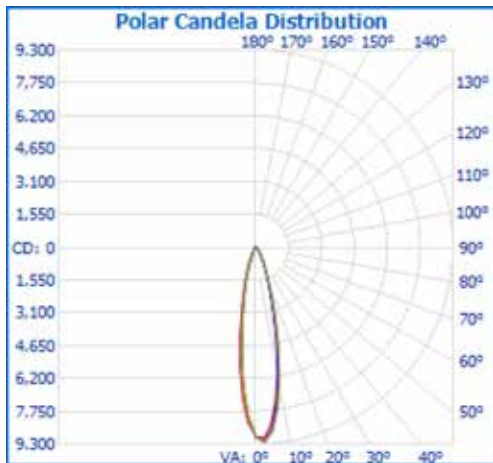

WARRANTY:

5 year LED warranty, see website for full warranty details.

Dimensions

PLANEX-4-WT40-120/277V

Luminous Intensity Distribution

Efficiency Total:	100%	Lumen Rating:	2077
Efficacy Total:	80.38 lm/W	Input Wattage:	25.84W

Zonal Lumen Summary

ZONE	LUMENS	% LUMINAIRE
0-60	1994.8	96.4%
60-90	73.7	3.6%
0-90	2068.5	100.0%
90-180	0.0	0.0%
0-180	2068.5	100.0%

Energy Chart

MODEL	EFFICACY	WATTAGE	LUMEN OUTPUT	CRI	*L70 HOURS
SPYLED-4-WT40-MBD-24VDC	70 lm/W	25	1762	80+	100,000+
SPYLED-4-WT40-NBD-24VDC	70 lm/W	26	1791	80+	100,000+
SPYLED-4-WT40-HBD-24VDC	74 lm/W	27	2024	80+	100,000+
SPYLED-4-WT57-MBD-24VDC	75 lm/W	27	2019	70+	100,000+
SPYLED-4-WT57-NBD-24VDC	77 lm/W	27	2080	70+	100,000+
SPYLED-4-WT57-HBD-24VDC	74 lm/W	27	2040	70+	100,000+