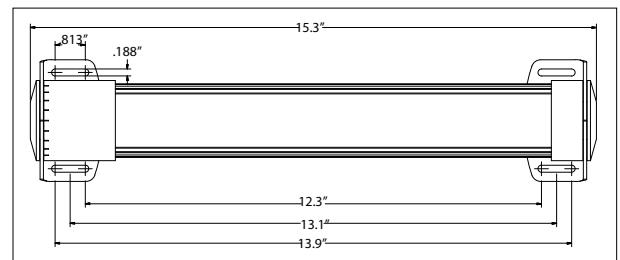

Dimensions

SPYLED-IP67-4-WT40-MBD-24VDC

Luminous Intensity Distribution

Efficiency Total:	100%	Lumen Rating:	2077
Efficacy Total:	80.38 lm/W	Input Wattage:	25.84W

Zonal Lumen Summary

ZONE	LUMENS	% LUMINAIRE
0-60	1994.8	96.4%
60-90	73.7	3.6%
0-90	2068.5	100.0%
90-180	0.0	0.0%
0-180	2068.5	100.0%