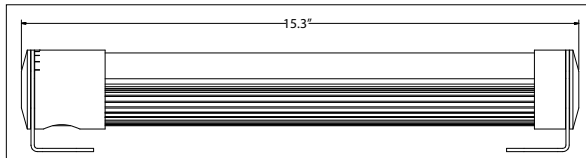

Dimensions