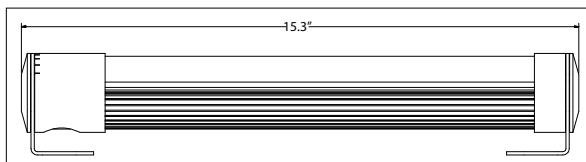

LENS/DISTRIBUTION:

- 4 different optical distributions
- NBD: 10°, MDB: 20°, WBD: 36° and NOL: no optical lens, >40°

MOUNTING:

Surface mount (SM) or aviation cable mount (AC) length must be specified: 50", 72", 150" 250" or custom, fully adjustable. MB12 bracket extends unit 12" away from surface for greater light distribution.

Dimensions

SPYLED-IP67-4-WT40-MBD-24VDC

Luminous Intensity Distribution

Efficiency Total:	100%	Lumen Rating:	2077
Efficacy Total:	80.38 lm/W	Input Wattage:	25.84W

Zonal Lumen Summary

ZONE	LUMENS	% LUMINAIRE
0-60	1994.8	96.4%
60-90	73.7	3.6%
0-90	2068.5	100.0%
90-180	0.0	0.0%
0-180	2068.5	100.0%