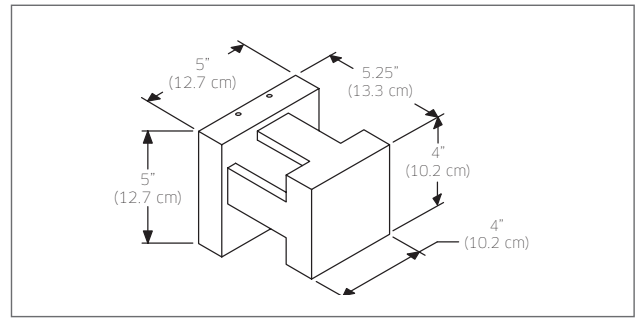

MODEL

LEDWALL003 12.5W LED wall pack, 3000°K, 985 Raw Lumens

SPECIFICATION

- Over 50,000 hours of service life.
- “X” shaped lighting pattern.
- Warm white light output.
- Up and down lighting.
- Low power consumption.
- 120V AC direct connection.
- Excellent color rendering.
- Superior color consistency.
- Integrated non-dimmable driver.

INSTALLATION

- Fits on a standard 4” octagonal junction box.
- Can be installed in indoor and outdoor applications.
- Vandal-proof design.

FINISH

BK	Black
BZ	Bronze
SG	Silver grey
WH	White

ORDERING EXAMPLE