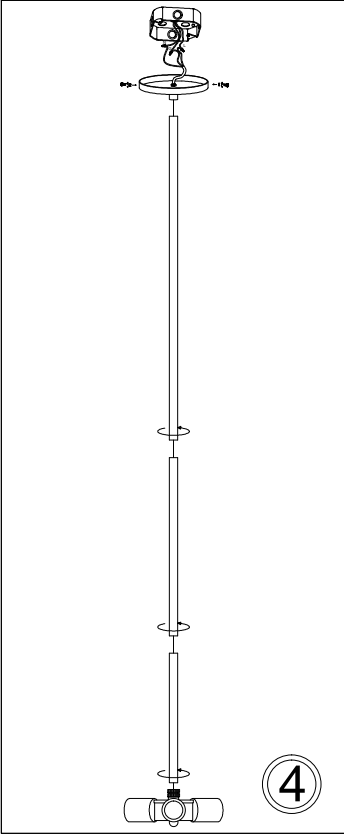

JAZ243-PC

1

2

3

4

5

6

Bulbs/
Ampoules:
3x Max 60W
E26 Base
(Not Included/
Non Inclus)