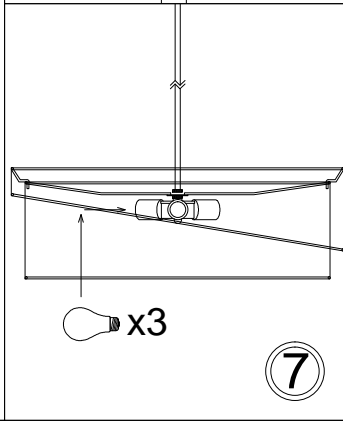

JAZ243-PC

1

2

3

4

5

6

Bulbs/
Ampoules:
3x Max 60W
E26 Base
(Not Included/
Non Inclus)