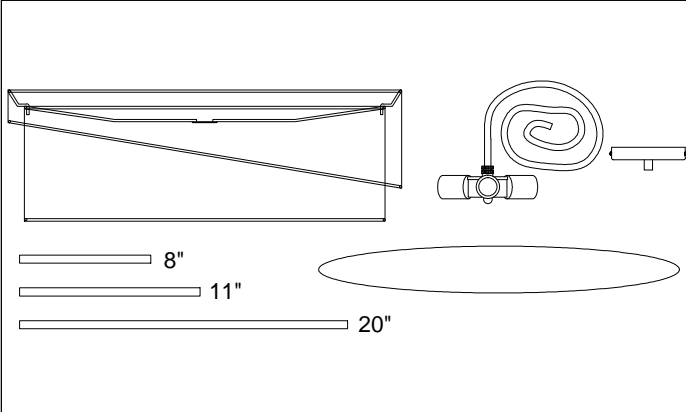

JAZ243-PC

1

2

3

4

5

6

Bulbs/
Ampoules:
3x Max 60W
E26 Base
(Not Included/
Non Inclus)