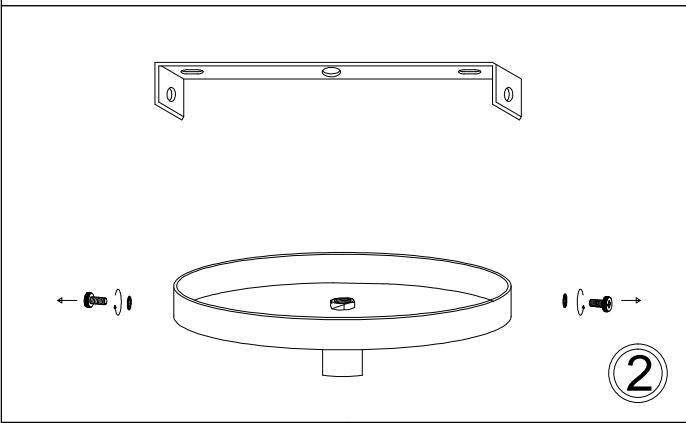

JAZ243-PC

1

2

3

4

5

6

Bulbs/
Ampoules:
3x Max 60W
E26 Base
(Not Included/
Non Inclus)