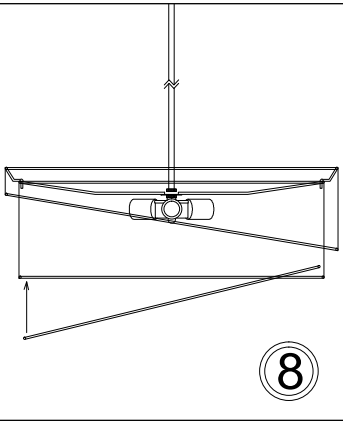

JAZ243-PC

1

2

3

4

5

6

Bulbs/
Ampoules:
3x Max 60W
E26 Base
(Not Included/
Non Inclus)

7

8