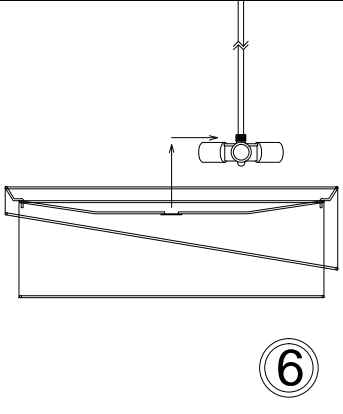

JAZ243-PC

1

2

3

4

5

6

Bulbs/
Ampoules:
3x Max 60W
E26 Base
(Not Included/
Non Inclus)