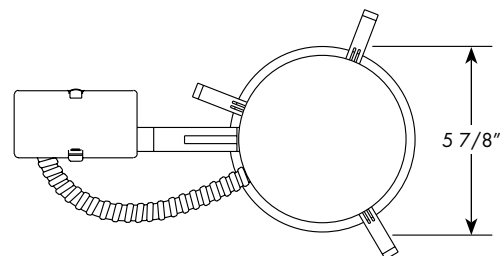

PRODUCT SPECIFICATIONS

Electrical Connections Features non-screw base 120V plug-in connector • Compatible with Juno retrofit LED trim modules

Labels U.L. listed for U.S. and Canada for through-branch wiring and damp locations. • Meets high efficacy requirements of California T24.

Testing All reports are based on published industry procedures; field performance may differ from laboratory performance.

Specifications subject to change without notice.

INSTALLATION

Junction Box Pre-wired junction box, UL listed/CSA certified for through-branch wiring maximum 4 No. 12 AWG 90° C branch circuit conductors (2 in, 2 out) • Junction box provided with removable access plate, (5) ½" knockouts, (4) Non-metallic sheathed cable connectors and ground wire • Knockouts equipped with pryout slots.

Housing IC housing, .032" aluminum sealed for Air-Loc Compliance • Remodel springs accommodate up to 1 1/8" ceiling thickness.

DIMENSIONS

5 1/2" CEILING CUTOUT

PRODUCT CODES

Catalog Number	Input Voltage
IC20R LEDT24 5" Incandescent Remodel IC Housing, 4" Quick Connect Housing	120V