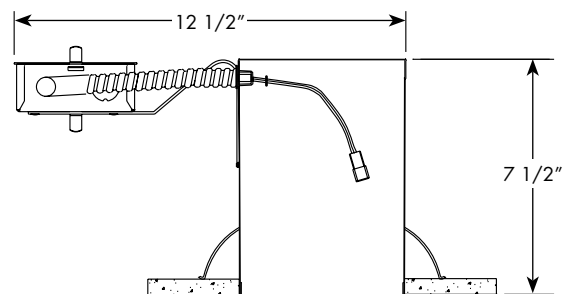

PRODUCT SPECIFICATIONS

Electrical Connections Features non-screw base 120V plug-in connector • Compatible with Juno retrofit LED trim modules

Labels U.L. listed for U.S. and Canada for through-branch wiring and damp locations. • Meets high efficacy requirements of California T24.

Testing All reports are based on published industry procedures; field performance may differ from laboratory performance.

Specifications subject to change without notice.

INSTALLATION

Junction Box Pre-wired junction box, UL listed/CSA certified for through-branch wiring maximum 4 No. 12 AWG 90° C branch circuit conductors (2 in, 2 out) • Junction box provided with removable access plate, (5) ½" knockouts, (4) Non-metallic sheathed cable connectors and ground wire • Knockouts equipped with pryout slots.

Housing IC housing, .032" aluminum sealed for Air-Loc Compliance • Remodel springs accommodate up to 1 1/8" ceiling thickness.

DIMENSIONS

5 1/2" CEILING CUTOUT

PRODUCT CODES

Catalog Number	Input Voltage
IC20R LEDT24 5" Incandescent Remodel IC Housing, 4" Quick Connect Housing	120V