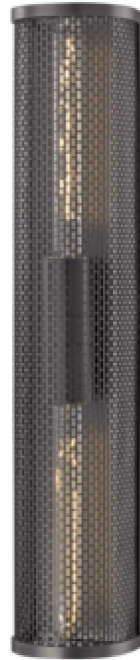

Britt

Product ID H151102-OB

Price: \$320.00

mitzi

DIMENSIONAL INFORMATION

Height	23.25"
ADA Compliant	Yes
Hanging Type	-
Canopy/Backplate	0"
Width	4.5"
Shade Diameter	"
Extension	4"
Top To Center	11.63"
Weight	7 Lbs.

SHADE INFORMATION

Shade Top	"
Shade Diameter	"
Shade Height	"
Shade Attachment	-
Shade Material	-
Shade Color	-

SHIPPING INFORMATION

Carton 1	29" x 7" x 7"
Carton 1 Weight	8 Lbs.
Shipping Method	FedEx

LAMPING INFORMATION

Bulb 1	(2) 75 Watt Max 120 VAC VAC
Bulb Included	Yes
Socket Base/Bulb Type	E26 Medium Base
UL Rating	Damp
Plug-In	No

AVAILABLE FINISHES

AGED BRASS (AGB)
 OLD BRONZE (OB)
 POLISHED NICKEL (PN)

Mitzi | 151 Airport Dr, Wappingers Falls, NY 12590 | mitzi.com