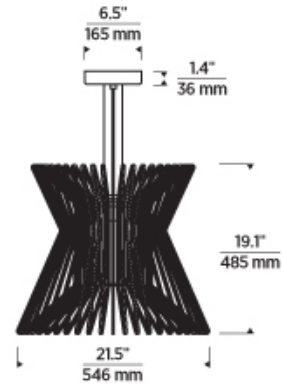

JOB NAME _____

NOTES _____

SYRMA PENDANT

SPECIFICATIONS

HARDWARE MATERIAL	Metal
SHADE MATERIAL	Metal
NET WEIGHT	19 lbs
HEIGHT	19.1in
WIDTH	21.5in
LENGTH	21.5in
UP LIGHT / DOWN LIGHT / BOTH?	
WET LISTED	
DAMP LISTED	Yes
DRY LISTED	
MIN. HANGING HEIGHT	25.1in
MAX HANGING HEIGHT	163.1in
TOTAL CORD LENGTH	144in
TOTAL STEM LENGTH	
STEM QTY	
SLOPED CEILING ADAPTABLE?	Yes 45° Max
GENERAL LISTING	ETL Listed
INCLUDES	