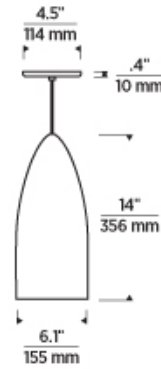

700 _____ SIG _____

JOB NAME _____

NOTES _____

SIGNAL PENDANT

SPECIFICATIONS

HARDWARE MATERIAL	Metal
SHADE MATERIAL	Metal
NET WEIGHT	1.5 lbs
HEIGHT	14in
WIDTH	6.1in
LENGTH	6.1in
UP LIGHT / DOWN LIGHT / BOTH?	
WET LISTED	
DAMP LISTED	Yes
DRY LISTED	
MIN. HANGING HEIGHT	20.5in
MAX HANGING HEIGHT	86.5in
TOTAL CORD LENGTH	72in
TOTAL STEM LENGTH	
STEM QTY	
SLOPED CEILING ADAPTABLE?	Yes 45° Max
GENERAL LISTING	ETL Listed
INCLUDES	