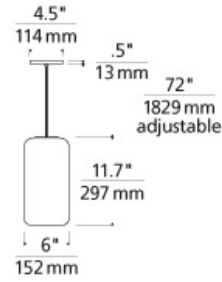

### DESCRIPTION

A large, capsule shaped, metal shade is plated with either highly reflective metallic chrome or copper and almost completely enclosed except for a small aperture for the downward firing lamp from which the Iridium pendant light from Tech Lighting provides a solid punch of task lighting. Incandescent includes one 120 volt, 39 watt medium base halogen PAR 20 lamp. LED version includes 11 watt, 550 delivered lumen, 3000K, medium base SORAA LED PAR 20 lamp. Fixture provided with six feet of field-cuttable cable. Incandescent version dimmable with standard incandescent dimmer. LED version dimmable with an LED compatible dimmer. Consult lamp manufacturer for more information. Works with SORAA.

### OTHER

TD includes 4.5" Round Canopy.

### WEIGHT

3.5lb / 1.59kg ±

metallic chrome

metallic copper