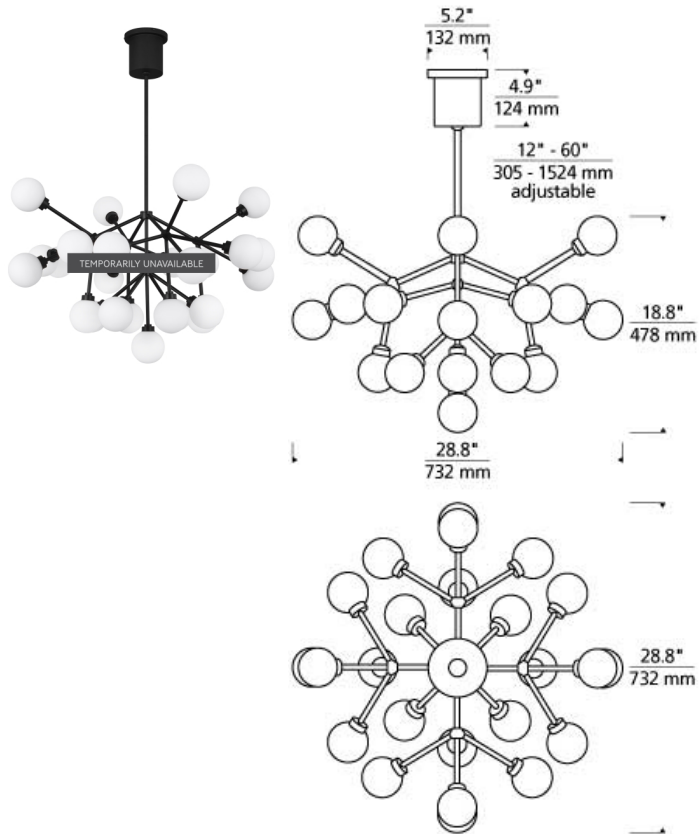

Mara Chandelier LED

DESCRIPTION

The Mara LED chandelier from Tech Lighting is a wholly modern interpretation of classic multi-arm chandelier, but rarely does a fixture provide such dramatic impact. Whether you select the warm aged brass finish or the sleek satin nickel finish, each chandelier features twenty five individual frosted glass globes which smoothly diffuse the LED light sources for an unmistakably high-end look. With its medium scale and plentiful, fully dimmable LED light output, the Mara chandelier is an incredible choice for making an impactful statement as dining room lighting, kitchen island lighting, living room lighting or foyer lighting. If you have something larger in mind, be sure to check out the Mara Grande chandelier also available from Tech Lighting. Includes (25) 2.6 watt, 67 delivered lumen (1675 total delivered lumens), 2700K LED modules. Fixture provided with 36 inches of variable rigid stems (includes (1) 12 inch & two 24 inch) in coordinating finish. Dimmable with most LED compatible ELV and TRIAC dimmers. Can be installed on a sloped ceiling up to 45°.

INSTALLATION

This product can mount to either a 4" square electrical box with round plaster ring or an octagon electrical box.

WEIGHT

12-12lb / 5.44-5.44kg ±

white/aged brass white/satin nickel white/matte black

ORDERING INFORMATION

700MRA	COLOR	FINISH	LAMP
	W WHITE	R AGED BRASS B MATTE BLACK S SATIN NICKEL	-LED927 LED 90 CRI 2700K 120V

700 MRA _____

FIXTURE TYPE: _____

JOB NAME: _____

NOTES: _____
