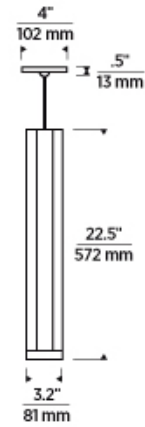

Aged Brass
Large

Aged Brass
Large

Matte Black
Large

LAMPING

Rated for (1) 50 watt max bi-pin lamp/Dimmable with low-voltage electronic magnetic dimmer. (based on the transformer)(Lamp Not Included). LED includes 12 volt 8 watt, 485 delivered lumens, 3000K, replaceable LED MR16 Ships with six feet of field-cutttable cable. Dimmable with low-voltage electronic or magnetic dimmer (based on the transformer).

Note. Note. MP includes 4" Round Flush Canopy.
Note. Aged Brass finish includes bronze cable and aged brass MP canopy.

700 _____ BLK _____

JOB NAME _____

NOTES _____

BLOK LARGE PENDANT

SPECIFICATIONS

HARDWARE MATERIAL	Metal
SHADE MATERIAL	Steel
NET WEIGHT	2 lbs
HEIGHT	22.5in
WIDTH	3.2in
LENGTH	3.2in
UP LIGHT / DOWN LIGHT / BOTH?	
WET LISTED	
DAMP LISTED	
DRY LISTED	Yes
MIN. HANGING HEIGHT	29in
MAX HANGING HEIGHT	95in
SLOPED CEILING ADAPTABLE?	Yes 45° Max
GENERAL LISTING	ETL Listed
INCLUDES	