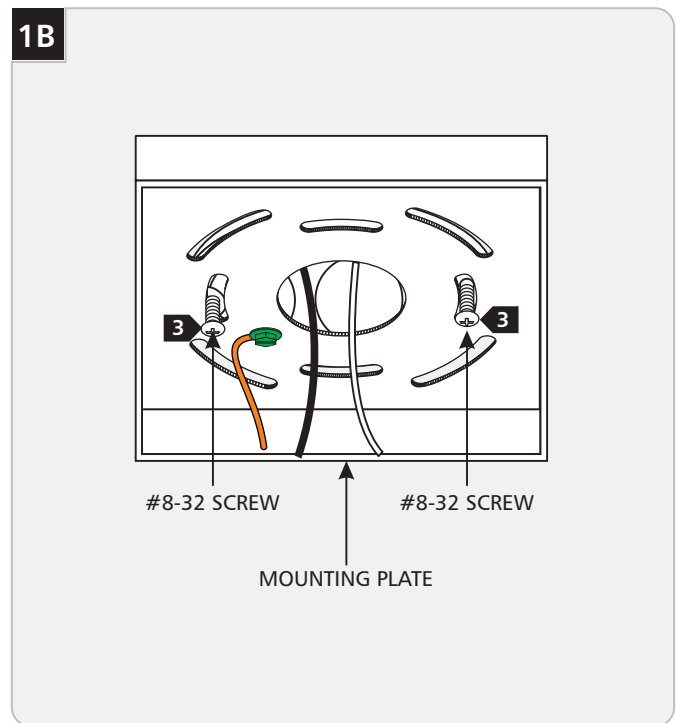

This instruction shows a typical installation.

CAUTION - RISK OF FIRE
 This product must be installed in accordance with the applicable installation code by a person familiar with the construction and operation of the product and the hazards involved.
 Use minimum 90°C supply conductors.

Install the Mounting Plate

- ➊ Remove the fixture screws located on both sides of the fixture housing using the provided Allen wrench.
- ➋ Remove the mounting plate from the fixture base.

- ➌ Secure the mounting plate to the electrical box with the two provided #8-32 screws.

Install the Fixture

- 1 Connect the fixture to a suitable ground in accordance with local electrical codes.
- 2 Connect the black driver wire to the hot power line wire with a wire nut.
- 3 Connect the white driver wire to the neutral power line wire with a wire nut.
- 4 For 0-10V dimming, use the purple and gray wires to connect to a compatible dimmer.
- 5 Place all wires and wire nut connections inside the fixture base.
- 6 Reinstall the fixture housing to the mounting plate using the fixture screws (reversal of step 1A).

Optics and Lenses

- 1 Unscrew and remove the LED housing cover.
- 2 Remove the optic.
- 3 If installing an optional lens, rest the lens inside the housing cover.
- 4 Install the optic (replacement or existing) inside the LED housing cover.
- 5 Screw the LED housing cover back on.