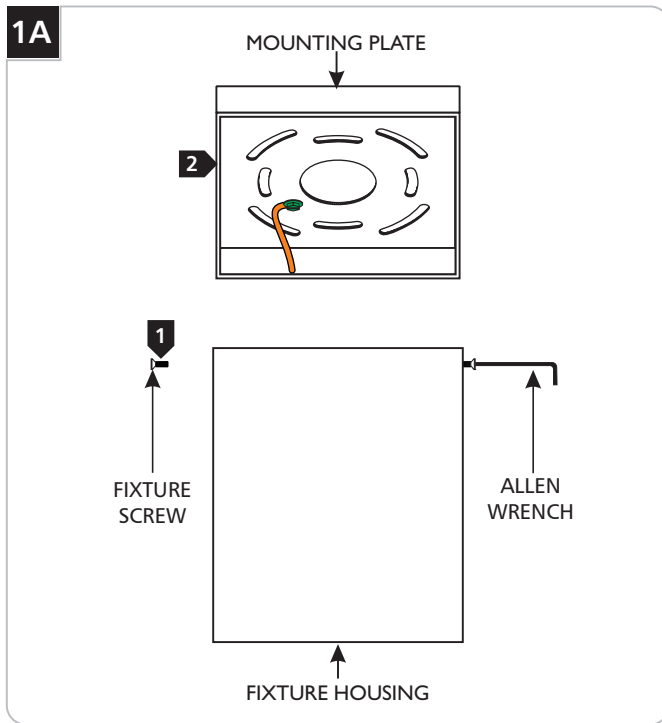

Exo Single Ceiling

700FMEXO_LED 1.0

GENERAL PRODUCT INFORMATION:

These fixtures are intended to be installed utilizing NEC compliant junction boxes.

This product is suitable for damp locations.

This product can be dimmed with a low-voltage electronic dimmer, 0-10V dimmer or TRIAC dimmer.

This instruction shows a typical installation.

CAUTION - RISK OF FIRE
 This product must be installed in accordance with the applicable installation code by a person familiar with the construction and operation of the product and the hazards involved.
 Use minimum 90°C supply conductors.

Install the Mounting Plate

- ➊ Remove the fixture screws located on both sides of the fixture housing using the provided Allen wrench.
- ➋ Remove the mounting plate from the fixture base.

- ➌ Secure the mounting plate to the electrical box with the two provided #8-32 screws.

Install the Fixture

- 1 Connect the fixture to a suitable ground in accordance with local electrical codes.
- 2 Connect the black driver wire to the hot power line wire with a wire nut.
- 3 Connect the white driver wire to the neutral power line wire with a wire nut.
- 4 For 0-10V dimming, use the purple and gray wires to connect to a compatible dimmer.
- 5 Place all wires and wire nut connections inside the fixture base.
- 6 Reinstall the fixture housing to the mounting plate using the fixture screws (reversal of step 1A).