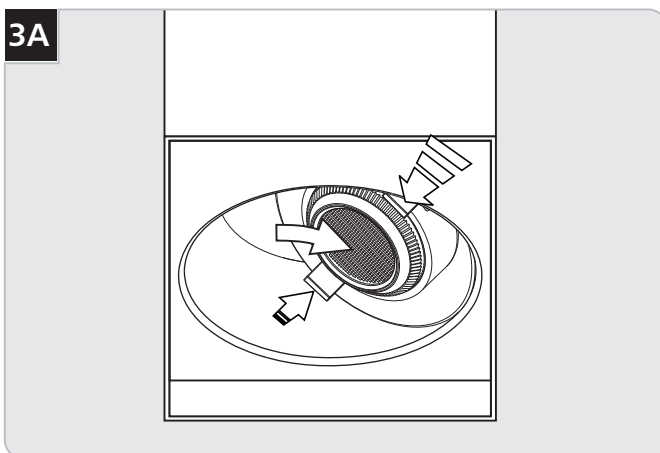

Adjust the Module

WARNING: Always squeeze the two tabs when adjusting the LED housing. Failure to do so will damage the finish.

1. 1 Squeeze the LED housing tabs and rotate the LED housing to the desired position.