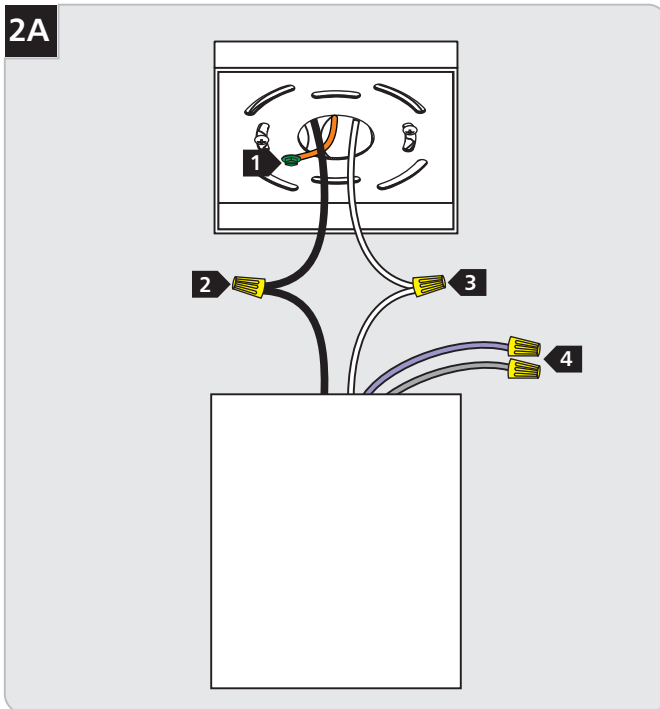

This instruction shows a typical installation.

CAUTION - RISK OF FIRE
 This product must be installed in accordance with the applicable installation code by a person familiar with the construction and operation of the product and the hazards involved.
 Use minimum 90°C supply conductors.

Install the Mounting Plate

- ➊ Remove the fixture screws located on both sides of the fixture housing using the provided Allen wrench.
- ➋ Remove the mounting plate from the fixture base.

- ➌ Secure the mounting plate to the electrical box with the two provided #8-32 screws.

Install the Fixture

- 1 Connect the fixture to a suitable ground in accordance with local electrical codes.
- 2 Connect the black driver wire to the hot power line wire with a wire nut.
- 3 Connect the white driver wire to the neutral power line wire with a wire nut.
- 4 For 0-10V dimming, use the purple and gray wires to connect to a compatible dimmer.
- 5 Place all wires and wire nut connections inside the fixture base.
- 6 Reinstall the fixture housing to the mounting plate using the fixture screws (reversal of step 1A).

Adjust the Module

WARNING: Always squeeze the two tabs when adjusting the LED housing. Failure to do so will damage the finish.

- 1 Squeeze the LED housing tabs and rotate the LED housing to the desired position.