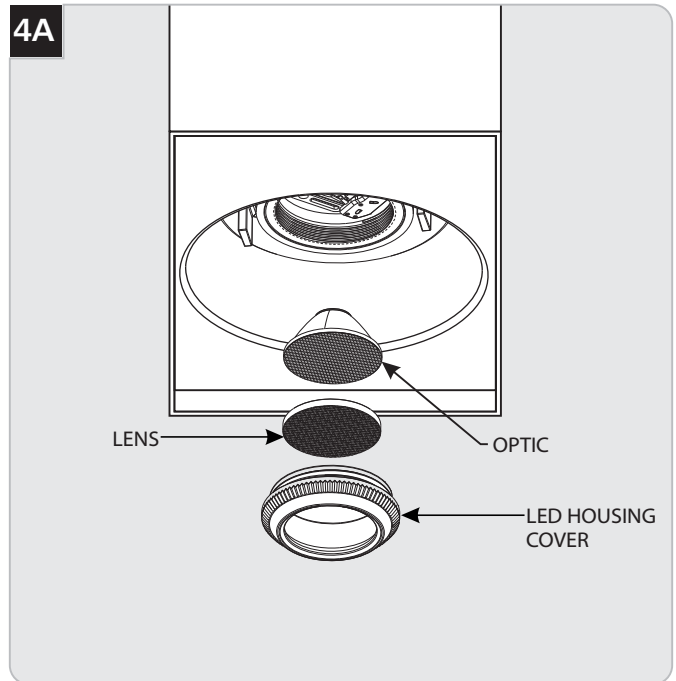

Install the Mounting Plate

- ➊ Remove the fixture screws located on both sides of the fixture housing using the provided Allen wrench.
- ➋ Remove the mounting plate from the fixture base.

- ➌ Secure the mounting plate to the electrical box with the two provided #8-32 screws.

Install the Fixture

- 1 Connect the fixture to a suitable ground in accordance with local electrical codes.
- 2 Connect the black driver wire to the hot power line wire with a wire nut.
- 3 Connect the white driver wire to the neutral power line wire with a wire nut.
- 4 For 0-10V dimming, use the purple and gray wires to connect to a compatible dimmer.
- 5 Place all wires and wire nut connections inside the fixture base.
- 6 Reinstall the fixture housing to the mounting plate using the fixture screws (reversal of step 1A).

Adjust the Module

WARNING: Always squeeze the two tabs when adjusting the LED housing. Failure to do so will damage the finish.

- 1 Squeeze the LED housing tabs and rotate the LED housing to the desired position.

Optics and Lenses

- 1 Unscrew and remove the LED housing cover.
- 2 Remove the optic.
- 3 If installing an optional lens, rest the lens inside the housing cover.
- 4 Install the optic (replacement or existing) inside the LED housing cover.
- 5 Screw the LED housing cover back on.